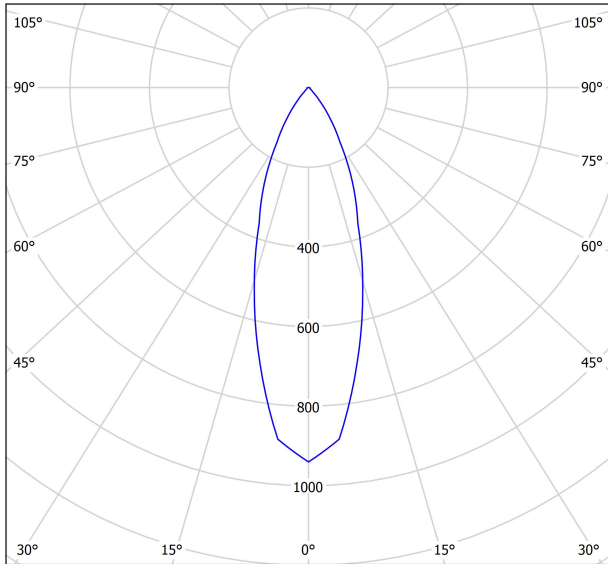

POLAR DIAGRAM

cd/klm
— C0 - C180 — C90 - C270

$\eta = 43\%$

CONICAL DIAGRAM