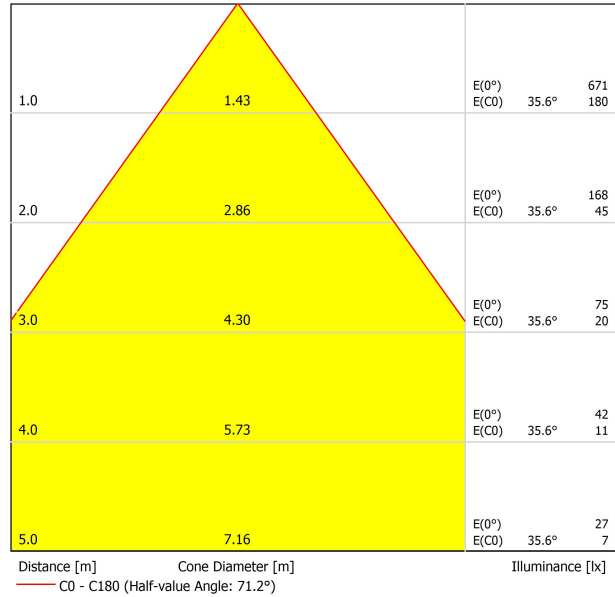

DIAGRAMMA DI ABBAGLIAMENTO POLARE

DIAGRAMMA CONICO

UGR

Glare Evaluation According to UGR											
ρ Ceiling	70	70	50	50	30	70	70	50	50	30	
ρ Walls	50	30	50	30	30	50	30	50	30	30	
ρ Floor	20	20	20	20	20	20	20	20	20	20	
Room Size X Y		Viewing direction at right angles to lamp axis					Viewing direction parallel to lamp axis				
2H	2H	11.0	11.8	11.2	12.0	12.2	11.0	11.8	11.2	12.0	12.2
	3H	13.1	13.8	13.4	14.1	14.3	13.1	13.8	13.4	14.1	14.3
	4H	13.9	14.6	14.2	14.8	15.1	13.9	14.6	14.2	14.8	15.1
	6H	14.5	15.2	14.8	15.4	15.7	14.5	15.2	14.8	15.4	15.7
	8H	14.7	15.3	15.1	15.6	15.9	14.7	15.3	15.1	15.6	15.9
12H	14.9	15.5	15.2	15.8	16.1	14.9	15.5	15.2	15.8	16.1	
4H	2H	11.7	12.4	12.0	12.7	12.9	11.7	12.4	12.0	12.7	12.9
	3H	14.0	14.6	14.4	14.9	15.2	14.0	14.6	14.4	14.9	15.2
	4H	14.9	15.5	15.3	15.8	16.1	14.9	15.5	15.3	15.8	16.1
	6H	15.7	16.1	16.1	16.5	16.9	15.7	16.1	16.1	16.5	16.9
	8H	16.0	16.3	16.4	16.7	17.1	16.0	16.3	16.4	16.7	17.1
12H	16.1	16.5	16.6	16.9	17.3	16.1	16.5	16.6	16.9	17.3	
8H	4H	15.3	15.7	15.7	16.1	16.5	15.3	15.7	15.7	16.1	16.5
	6H	16.2	16.5	16.6	16.9	17.4	16.2	16.5	16.6	16.9	17.4
	8H	16.5	16.8	17.0	17.2	17.7	16.5	16.8	17.0	17.2	17.7
	12H	16.8	17.0	17.3	17.5	18.0	16.8	17.0	17.3	17.5	18.0
12H	4H	15.3	15.7	15.8	16.1	16.5	15.3	15.7	15.8	16.1	16.5
	6H	16.3	16.5	16.7	17.0	17.4	16.3	16.5	16.7	17.0	17.4
	8H	16.7	16.9	17.1	17.3	17.8	16.7	16.9	17.1	17.3	17.8
Variation of the observer position for the luminaire distances S											
S = 1.0H	+2.0 / -1.9					+2.0 / -1.9					
S = 1.5H	+4.1 / -2.1					+4.1 / -2.1					
S = 2.0H	+5.8 / -2.4					+5.8 / -2.4					
Standard table	BK02					BK02					
Correction Summand	-2.6					-2.6					
Corrected Glare Indices referring to 1440lm Total Luminous Flux											