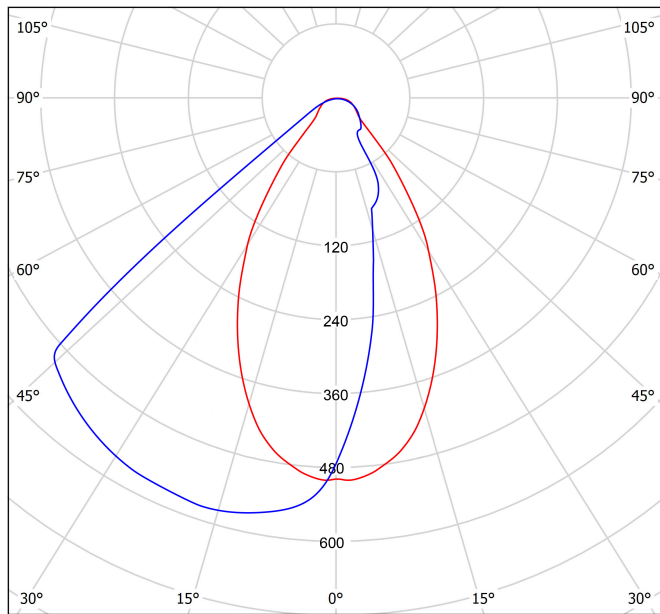

Diagrama polar

cd/klm
 — C0 - C180 — C90 - C270

$\eta = 70\%$

Diagrama cónico

Distance [m] Cone Diameter [m] Illuminance [lx]
 — C90 - C270 (Half-value Angle: 64°) — C0 - C180 (Half-value Angle: 60°)

Vivid Model Colour Temperature	2700K	3000K	3500K	4000K	Light Pink
 Reading			•	•	
 Fruits & Vegetables		•	•		
 Bakery	•				
 Retail		•	•		
 Cosmetics			•	•	
 Meat					•
 Fish				•	
 Seafood				•	•