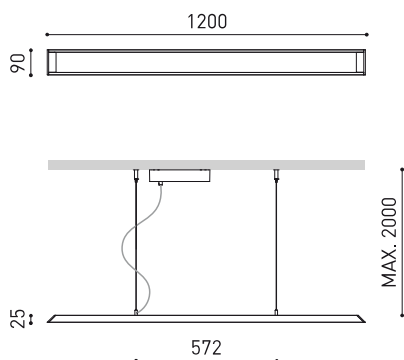

### DIMENSIONS

### OTHER DATA

|                           |                                     |
|---------------------------|-------------------------------------|
| Sealing                   | IP20                                |
| Wireless control          | Please Consult                      |
| Cord length               | Max. 2 m                            |
| Fast adjustment tensioner | Yes                                 |
| Weight                    | 2400 g                              |
| Packaged weight           | 2767 g                              |
| Packaging dimensions      | 1462 x 77 x 119 mm                  |
| Units per package         | 1                                   |
| Materials                 | Aluminium / Polymethyl Methacrylate |