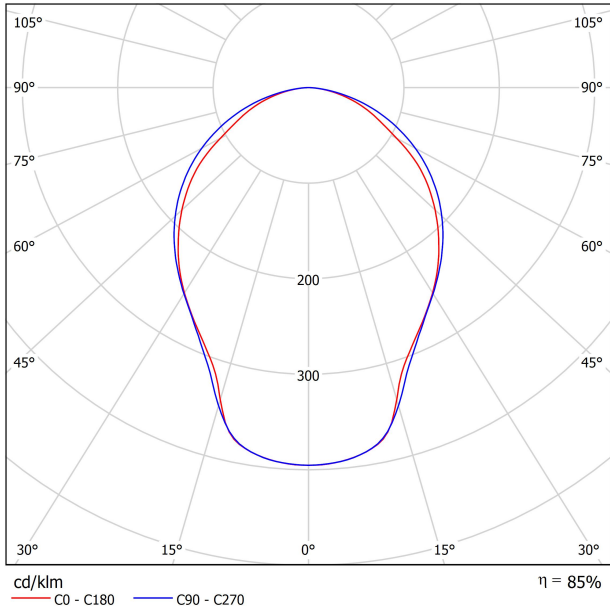

POLAR DIAGRAM

CONICAL DIAGRAM