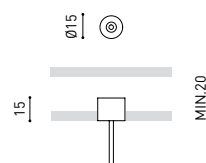

DIMENSIONAL DRAWING

Wire Trimless Accessory is a collection of accessories for fitting tensioners and cables to Arkoslight luminaires suspended directly from the ceiling with any visible ceiling rose or fixings. This achieves a minimalist application with a visually tidy finish.

With Wire Trimless Accessory the items adjacent to the ceiling of the standard product (ceiling roses, fixings, driver boxes, etc.) are concealed by a simple recessed application.

Wire Trimless Accessory reduces the visual impact of the installation leading to extremely minimalist aesthetics. The wires come out of the ceiling material as a part of the structure. This detail creates a much purer, more essential layout, particular when several luminaires are fitted in an arrangement.