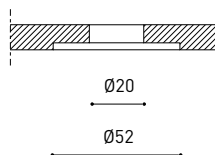

### OTHER DATA

|                           |                                     |
|---------------------------|-------------------------------------|
| Sealing                   | IP20                                |
| Wireless control          | Please Consult                      |
| Cord length               | Max. 2 m                            |
| Fast adjustment tensioner | Yes                                 |
| Weight                    | 2400 g                              |
| Packaged weight           | 2767 g                              |
| Packaging dimensions      | 1462 x 77 x 119 mm                  |
| Units per package         | 1                                   |
| Materials                 | Aluminium / Polymethyl Methacrylate |

INSTALLATION GUIDE

[https://youtu.be/sa\\_xAgj4ji4](https://youtu.be/sa_xAgj4ji4)

| PRODUCT   |                                   |
|-----------|-----------------------------------|
| Model     | Trimless Tool <b>D20 X D52 MM</b> |
| Reference | A478-00-01                        |
| Category  | Accessories                       |