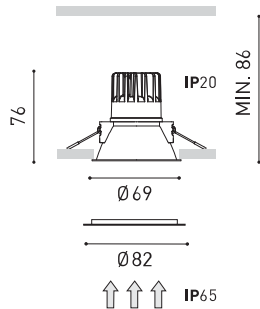

## DIMENSIONS

## OTHER DATA

|                        |                           |
|------------------------|---------------------------|
| Sealing                | IP65                      |
| Wireless control       | Please Consult            |
| Emergency power supply | Please Consult            |
| Impact resistance      | IK07                      |
| Recess measurements    | Ø62 mm                    |
| Weight                 | 200 g                     |
| Packaged weight        | 233,5 g                   |
| Packaging dimensions   | 147 x 132 x 134 mm        |
| Units per package      | 1                         |
| Materials              | Aluminium / Polycarbonate |