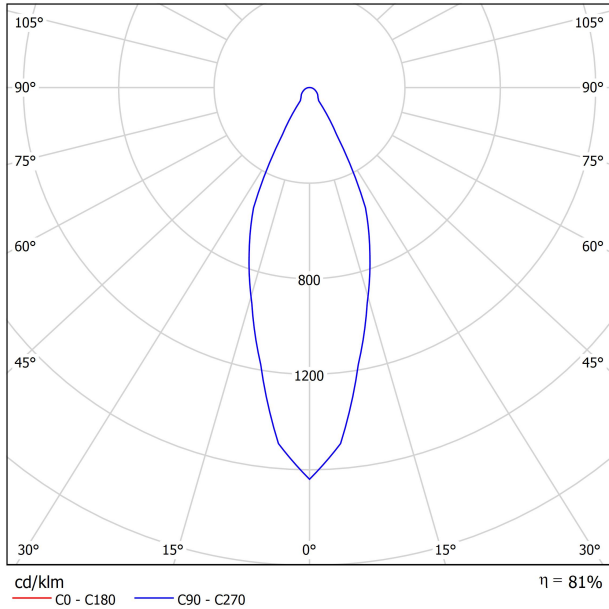

POLAR DIAGRAM

CONICAL DIAGRAM

UGR

Glare Evaluation According to UGR											
ρ Ceiling	70	70	50	50	30	70	70	50	50	30	
ρ Walls	50	30	50	30	30	50	30	50	30	30	
ρ Floor	20	20	20	20	20	20	20	20	20	20	
Room Size X Y		Viewing direction at right angles to lamp axis					Viewing direction parallel to lamp axis				
2H	2H	18.7	19.6	19.0	19.8	20.0	18.7	19.6	19.0	19.8	20.0
	3H	20.7	21.4	21.0	21.6	21.9	20.7	21.4	21.0	21.6	21.9
	4H	21.5	22.2	21.8	22.4	22.7	21.5	22.2	21.8	22.4	22.7
	6H	22.2	22.9	22.6	23.2	23.4	22.2	22.9	22.6	23.2	23.4
	8H	22.5	23.2	22.9	23.5	23.8	22.5	23.2	22.9	23.5	23.8
	12H	22.8	23.4	23.2	23.8	24.1	22.8	23.4	23.2	23.8	24.1
4H	2H	19.4	20.1	19.7	20.3	20.6	19.4	20.1	19.7	20.3	20.6
	3H	21.5	22.1	21.9	22.4	22.7	21.5	22.1	21.9	22.4	22.7
	4H	22.5	23.0	22.9	23.4	23.7	22.5	23.0	22.9	23.4	23.7
	6H	23.4	23.8	23.8	24.2	24.6	23.4	23.8	23.8	24.2	24.6
	8H	23.8	24.2	24.2	24.6	25.0	23.8	24.2	24.2	24.6	25.0
	12H	24.2	24.6	24.6	25.0	25.4	24.2	24.6	24.6	25.0	25.4
8H	4H	22.9	23.3	23.3	23.7	24.1	22.9	23.3	23.3	23.7	24.1
	6H	24.0	24.3	24.4	24.7	25.2	24.0	24.3	24.4	24.7	25.2
	8H	24.5	24.8	25.0	25.2	25.7	24.5	24.8	25.0	25.2	25.7
	12H	25.0	25.3	25.5	25.7	26.2	25.0	25.3	25.5	25.7	26.2
12H	4H	23.0	23.3	23.4	23.7	24.1	23.0	23.3	23.4	23.7	24.1
	6H	24.1	24.4	24.6	24.8	25.3	24.1	24.4	24.6	24.8	25.3
	8H	24.7	24.9	25.2	25.4	25.9	24.7	24.9	25.2	25.4	25.9
Variation of the observer position for the luminaire distances S											
S = 1.0H	+0.3 / -0.1					+0.3 / -0.1					
S = 1.5H	+0.6 / -0.4					+0.6 / -0.4					
S = 2.0H	+1.0 / -0.6					+1.0 / -0.6					
Standard table	BK07					BK07					
Correction Summand	7.0					7.0					
Corrected Glare Indices referring to 910lm Total Luminous Flux