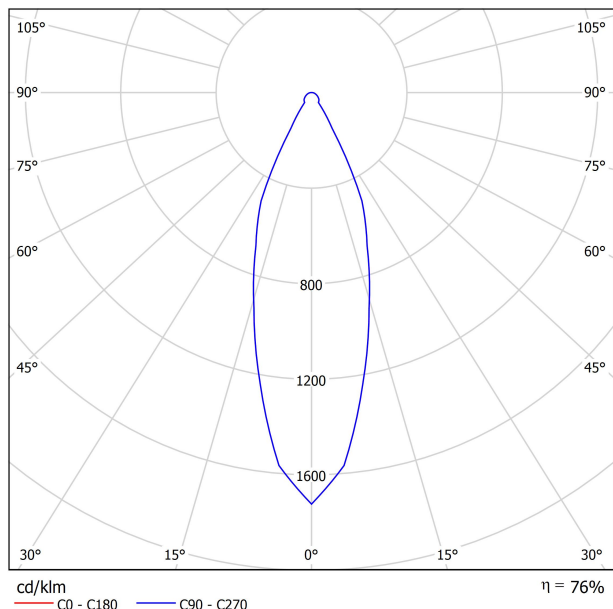

DIAGRAMME POLAIRE

DIAGRAMME CONIQUE

UGR

Glare Evaluation According to UGR											
ρ Ceiling	70	70	50	50	30	70	70	50	50	30	
ρ Walls	50	30	50	30	30	50	30	50	30	30	
ρ Floor	20	20	20	20	20	20	20	20	20	20	
Room Size X Y		Viewing direction at right angles to lamp axis					Viewing direction parallel to lamp axis				
2H	2H	16.9	17.7	17.2	17.9	18.1	16.9	17.7	17.2	17.9	18.1
	3H	18.8	19.5	19.1	19.8	20.0	18.8	19.5	19.1	19.8	20.0
	4H	19.6	20.3	19.9	20.6	20.8	19.6	20.3	19.9	20.6	20.8
	6H	20.4	21.0	20.7	21.3	21.6	20.4	21.0	20.7	21.3	21.6
	8H	20.7	21.3	21.0	21.6	21.9	20.7	21.3	21.0	21.6	21.9
4H	12H	21.0	21.6	21.3	21.9	22.2	21.0	21.6	21.3	21.9	22.2
	2H	17.5	18.2	17.8	18.5	18.7	17.5	18.2	17.8	18.5	18.7
	3H	19.7	20.3	20.0	20.6	20.9	19.7	20.3	20.0	20.6	20.9
	4H	20.7	21.2	21.0	21.5	21.9	20.7	21.2	21.0	21.5	21.9
	6H	21.6	22.0	22.0	22.4	22.7	21.6	22.0	22.0	22.4	22.7
8H	8H	22.0	22.4	22.4	22.7	23.1	22.0	22.4	22.4	22.7	23.1
	12H	22.3	22.7	22.8	23.1	23.5	22.3	22.7	22.8	23.1	23.5
	4H	21.0	21.4	21.5	21.8	22.2	21.0	21.4	21.5	21.8	22.2
12H	6H	22.1	22.4	22.6	22.9	23.3	22.1	22.4	22.6	22.9	23.3
	8H	22.7	22.9	23.1	23.4	23.8	22.7	22.9	23.1	23.4	23.8
	12H	23.2	23.4	23.7	23.9	24.4	23.2	23.4	23.7	23.9	24.4
12H	4H	21.1	21.4	21.5	21.8	22.3	21.1	21.4	21.5	21.8	22.3
	6H	22.2	22.5	22.7	23.0	23.4	22.2	22.5	22.7	23.0	23.4
	8H	22.8	23.1	23.3	23.5	24.0	22.8	23.1	23.3	23.5	24.0
Variation of the observer position for the luminaire distances S											
S = 1.0H	+0.2 / -0.1					+0.2 / -0.1					
S = 1.5H	+0.4 / -0.3					+0.4 / -0.3					
S = 2.0H	+0.6 / -0.6					+0.6 / -0.6					
Standard table	BK07					BK07					
Correction Summand	6.1					6.1					
Corrected Glare Indices referring to 640lm Total Luminous Flux											