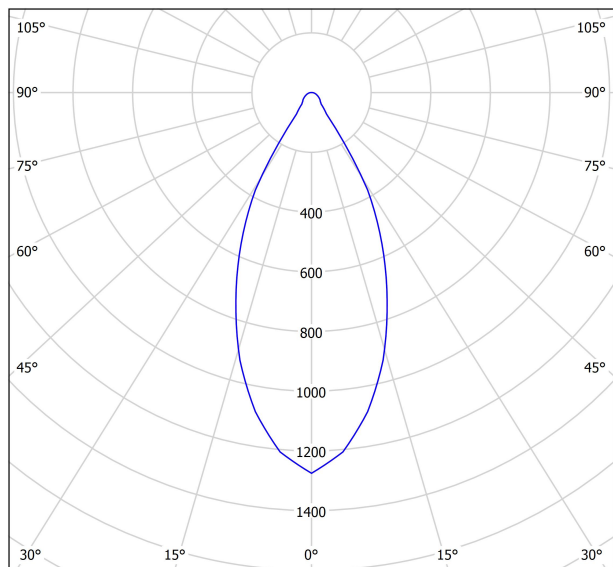

Sealing	IP65
Wireless control	Please Consult
Emergency power supply	Please Consult
Impact resistance	IK07
Recess measurements	Ø75 mm
Weight	215 g
Packaged weight	255 g
Packaging dimensions	100 x 102 x 97 mm
Units per package	1
Materials	Aluminium / Polycarbonate

POLAR DIAGRAM

CONICAL DIAGRAM

cd/klm — C0 - C180 — C90 - C270 η = 81%

UGR

Glare Evaluation According to UGR											
ρ Ceiling		70	70	50	50	30	70	70	50	50	30
ρ Walls		50	30	50	30	30	50	30	50	30	30
ρ Floor		20	20	20	20	20	20	20	20	20	20
Room Size X Y		Viewing direction at right angles to lamp axis					Viewing direction parallel to lamp axis				
2H	2H	14.8	15.6	15.1	15.8	16.0	14.8	15.6	15.1	15.8	16.0
	3H	16.6	17.4	16.9	17.6	17.8	16.6	17.4	16.9	17.6	17.8
	4H	17.4	18.1	17.7	18.4	18.6	17.4	18.1	17.7	18.4	18.6
	6H	18.2	18.8	18.5	19.1	19.4	18.2	18.8	18.5	19.1	19.4
	8H	18.5	19.1	18.8	19.4	19.7	18.5	19.1	18.8	19.4	19.7
4H	12H	18.8	19.4	19.2	19.7	20.0	18.8	19.4	19.2	19.7	20.0
	2H	15.4	16.1	15.7	16.3	16.6	15.4	16.1	15.7	16.3	16.6
	3H	17.5	18.0	17.8	18.3	18.7	17.5	18.0	17.8	18.3	18.7
	4H	18.4	18.9	18.8	19.3	19.6	18.4	18.9	18.8	19.3	19.6
	6H	19.3	19.7	19.7	20.1	20.5	19.3	19.7	19.7	20.1	20.5
8H	8H	19.7	20.1	20.2	20.5	20.9	19.7	20.1	20.2	20.5	20.9
	12H	20.2	20.5	20.6	20.9	21.3	20.2	20.5	20.6	20.9	21.3
	4H	18.8	19.2	19.2	19.6	20.0	18.8	19.2	19.2	19.6	20.0
12H	6H	19.9	20.2	20.4	20.6	21.1	19.9	20.2	20.4	20.6	21.1
	8H	20.4	20.7	20.9	21.1	21.6	20.4	20.7	20.9	21.1	21.6
	12H	21.0	21.2	21.5	21.7	22.2	21.0	21.2	21.5	21.7	22.2
12H	4H	18.9	19.2	19.3	19.6	20.0	18.9	19.2	19.3	19.6	20.0
	6H	20.0	20.3	20.5	20.7	21.2	20.0	20.3	20.5	20.7	21.2
	8H	20.6	20.8	21.1	21.3	21.8	20.6	20.8	21.1	21.3	21.8
Variation of the observer position for the luminaire distances S											
S = 1.0H		+1.1 / -0.3					+1.1 / -0.3				
S = 1.5H		+2.2 / -0.5					+2.2 / -0.5				
S = 2.0H		+3.5 / -0.8					+3.5 / -0.8				
Standard table		BK06					BK06				
Correction Summand		3.9					3.9				
Corrected Glare Indices referring to 675lm Total Luminous Flux											