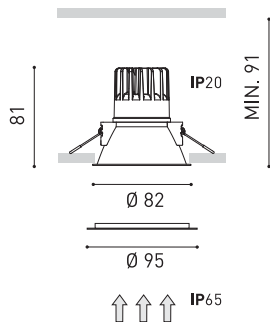

DIMENSIONS

ACCESSORIES

AWARDS

Name	SWAP IP65 M 5W 2700K W
Reference	A2122110W65
Color	Matt white
RAL	Colour in the mass looks alike RAL 9010
Category	CEILING RECESSED

Type	LED
Gross luminous flux	675 lm
Colour temperature	2700 K
Chromatic stability	MacAdam Step 2
Colour Rendering Index	CRI >90
Power	5 W
Current	150 mA
Efficacy	135 lm/W
LED lifespan	L90B10 >55.000h

Lighting efficiency	81%
Light beam angle	46°

Driver	Included - Fast Connect
Power values of the system	5,83 W
Frequency	50/60 Hz
Dimming	No Dim - Other DIM, please consult
Electrical insulation class	□

Sealing	IP65
Wireless control	Please Consult
Emergency power supply	Please Consult
Impact resistance	IK07
Recess measurements	Ø75 mm
Weight	215 g
Packaged weight	255 g
Packaging dimensions	100 x 102 x 97 mm
Units per package	1
Materials	Aluminium / Polycarbonate

Swap is a ceiling recessed LED spotlight whose main features are its minimalist aspect, its perfect integration into the ceiling, and considerable visual comfort, thanks to the small reflector that is set back with respect to the ceiling plane. When it is switched on, its matte finish shade generates an attractive effect, a discrete circle of light. It includes an add-on bezel that can be used optionally to cover larger recess diameters.