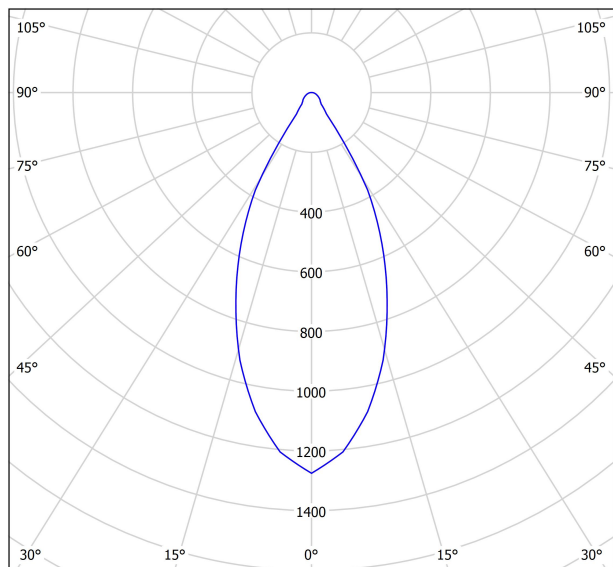

POLAR DIAGRAM

CONICAL DIAGRAM

cd/klm — C0 - C180 — C90 - C270 η = 81%

UGR

Glare Evaluation According to UGR											
ρ Ceiling		70	70	50	50	30	70	70	50	50	30
ρ Walls		50	30	50	30	30	50	30	50	30	30
ρ Floor		20	20	20	20	20	20	20	20	20	20
Room Size X Y		Viewing direction at right angles to lamp axis					Viewing direction parallel to lamp axis				
2H	2H	15.0	15.7	15.2	15.9	16.1	15.0	15.7	15.2	15.9	16.1
	3H	16.8	17.5	17.1	17.7	18.0	16.8	17.5	17.1	17.7	18.0
	4H	17.6	18.2	17.9	18.5	18.8	17.6	18.2	17.9	18.5	18.8
	6H	18.3	18.9	18.6	19.2	19.5	18.3	18.9	18.6	19.2	19.5
	8H	18.6	19.2	19.0	19.5	19.8	18.6	19.2	19.0	19.5	19.8
	12H	18.9	19.5	19.3	19.8	20.1	18.9	19.5	19.3	19.8	20.1
4H	2H	15.5	16.2	15.9	16.5	16.7	15.5	16.2	15.9	16.5	16.7
	3H	17.6	18.2	17.9	18.5	18.8	17.6	18.2	17.9	18.5	18.8
	4H	18.6	19.1	18.9	19.4	19.7	18.6	19.1	18.9	19.4	19.7
	6H	19.5	19.9	19.9	20.2	20.6	19.5	19.9	19.9	20.2	20.6
	8H	19.9	20.2	20.3	20.6	21.0	19.9	20.2	20.3	20.6	21.0
	12H	20.3	20.6	20.7	21.0	21.4	20.3	20.6	20.7	21.0	21.4
8H	4H	18.9	19.3	19.4	19.7	20.1	18.9	19.3	19.4	19.7	20.1
	6H	20.0	20.3	20.5	20.7	21.2	20.0	20.3	20.5	20.7	21.2
	8H	20.6	20.8	21.0	21.3	21.7	20.6	20.8	21.0	21.3	21.7
	12H	21.1	21.3	21.6	21.8	22.3	21.1	21.3	21.6	21.8	22.3
12H	4H	19.0	19.3	19.4	19.7	20.1	19.0	19.3	19.4	19.7	20.1
	6H	20.1	20.4	20.6	20.8	21.3	20.1	20.4	20.6	20.8	21.3
	8H	20.8	21.0	21.3	21.4	21.9	20.8	21.0	21.3	21.4	21.9
Variation of the observer position for the luminaire distances S											
S = 1.0H		+1.1 / -0.3					+1.1 / -0.3				
S = 1.5H		+2.2 / -0.5					+2.2 / -0.5				
S = 2.0H		+3.5 / -0.8					+3.5 / -0.8				
Standard table		BK06					BK06				
Correction Summand		3.9					3.9				
Corrected Glare Indices referring to 700lm Total Luminous Flux											