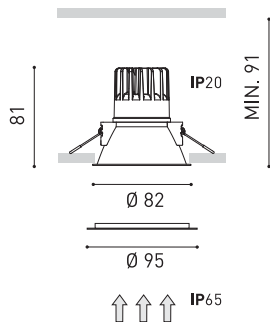

DIMENSIONS

ACCESSORIES

AWARDS

PRODUCT

Name	SWAP IP65 M 5W 3000K W
Reference	A2122111W65
Color	Matt white
RAL	Colour in the mass looks alike RAL 9010
Category	CEILING RECESSED

LIGHT SOURCE

Type	LED
Gross luminous flux	700 lm
Colour temperature	3000 K
Chromatic stability	MacAdam Step 2
Colour Rendering Index	CRI >90
Power	5 W
Current	150 mA
Efficacy	140 lm/W
LED lifespan	L90B10 >55.000h

LIGHTING FIXTURE | PHOTOMETRIC DATA

Lighting efficiency	81%
Light beam angle	46°

LIGHTING FIXTURE | ELECTRICAL DATA

Driver	Included - Fast Connect
Power values of the system	5,83 W
Frequency	50/60 Hz
Dimming	No Dim - Other DIM, please consult
Electrical insulation class	□

OTHER DATA

Sealing	IP65
Wireless control	Please Consult
Emergency power supply	Please Consult
Impact resistance	IK07
Recess measurements	Ø75 mm
Weight	215 g
Packaged weight	255 g
Packaging dimensions	100 x 102 x 97 mm
Units per package	1
Materials	Aluminium / Polycarbonate

Swap is a ceiling recessed LED spotlight whose main features are its minimalist aspect, its perfect integration into the ceiling, and considerable visual comfort, thanks to the small reflector that is set back with respect to the ceiling plane. When it is switched on, its matte finish shade generates an attractive effect, a discrete circle of light. It includes an add-on bezel that can be used optionally to cover larger recess diameters.