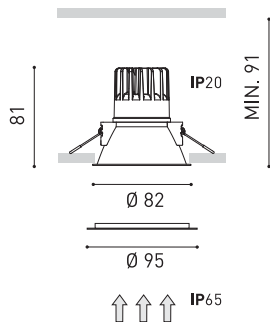

DIMENSIONS

ACCESSORIES

AWARDS

PRODUCT

Name	SWAP IP65 M 5W 4000K W
Reference	A2122112W65
Color	Matt white
RAL	Colour in the mass looks alike RAL 9010
Category	CEILING RECESSED

LIGHT SOURCE

Type	LED
Gross luminous flux	710 lm
Colour temperature	4000 K
Chromatic stability	MacAdam Step 2
Colour Rendering Index	CRI >90
Power	5 W
Current	150 mA
Efficacy	142 lm/W
LED lifespan	L90B10 >55.000h

LIGHTING FIXTURE | PHOTOMETRIC DATA

Lighting efficiency	81%
Light beam angle	46°

LIGHTING FIXTURE | ELECTRICAL DATA

Driver	Included - Fast Connect
Power values of the system	5,83 W
Frequency	50/60 Hz
Dimming	No Dim - Other DIM, please consult
Electrical insulation class	□

OTHER DATA

Sealing	IP65
Wireless control	Please Consult
Emergency power supply	Please Consult
Impact resistance	IK07
Recess measurements	Ø75 mm
Weight	215 g
Packaged weight	255 g
Packaging dimensions	100 x 102 x 97 mm
Units per package	1
Materials	Aluminium / Polycarbonate

Swap is a ceiling recessed LED spotlight whose main features are its minimalist aspect, its perfect integration into the ceiling, and considerable visual comfort, thanks to the small reflector that is set back with respect to the ceiling plane. When it is switched on, its matte finish shade generates an attractive effect, a discrete circle of light. It includes an add-on bezel that can be used optionally to cover larger recess diameters.