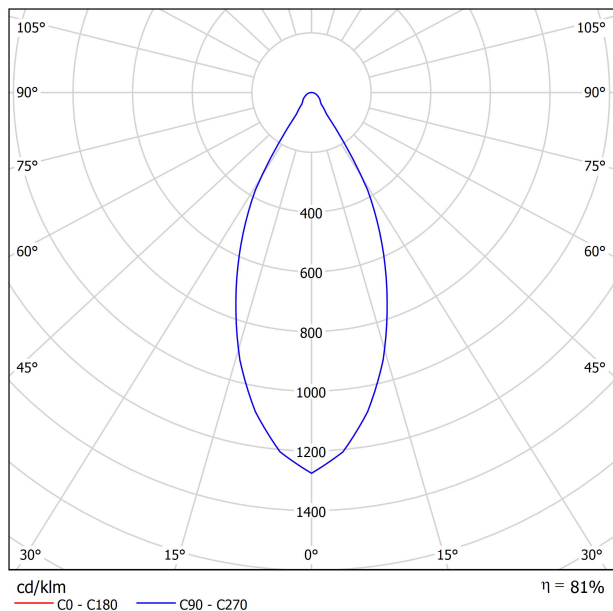

LIGHTING FIXTURE | PHOTOMETRIC DATA

Lighting efficiency	81%
Light beam angle	46°

LIGHTING FIXTURE | ELECTRICAL DATA

Driver	Included - Fast Connect
Power values of the system	5,83 W
Frequency	50/60 Hz
Dimming	No Dim - Other DIM, please consult
Electrical insulation class	□

POLAR DIAGRAM

CONICAL DIAGRAM

UGR

Glare Evaluation According to UGR											
ρ Ceiling	70	70	50	50	30	70	70	50	50	30	30
ρ Walls	50	30	50	30	30	50	30	50	30	30	30
ρ Floor	20	20	20	20	20	20	20	20	20	20	20
Room Size X Y		Viewing direction at right angles to lamp axis					Viewing direction parallel to lamp axis				
2H	2H	15.0	15.8	15.3	16.0	16.2	15.0	15.8	15.3	16.0	16.2
	3H	16.8	17.5	17.1	17.8	18.0	16.8	17.5	17.1	17.8	18.0
	4H	17.6	18.3	17.9	18.5	18.8	17.6	18.3	17.9	18.5	18.8
	6H	18.3	19.0	18.7	19.2	19.5	18.3	19.0	18.7	19.2	19.5
	8H	18.7	19.3	19.0	19.6	19.9	18.7	19.3	19.0	19.6	19.9
4H	12H	19.0	19.6	19.3	19.9	20.2	19.0	19.6	19.3	19.9	20.2
	2H	15.6	16.3	15.9	16.5	16.8	15.6	16.3	15.9	16.5	16.8
	3H	17.6	18.2	18.0	18.5	18.8	17.6	18.2	18.0	18.5	18.8
	4H	18.6	19.1	19.0	19.4	19.8	18.6	19.1	19.0	19.4	19.8
	6H	19.5	19.9	19.9	20.3	20.7	19.5	19.9	19.9	20.3	20.7
8H	8H	19.9	20.3	20.3	20.7	21.1	19.9	20.3	20.3	20.7	21.1
	12H	20.3	20.7	20.8	21.1	21.5	20.3	20.7	20.8	21.1	21.5
	4H	19.0	19.4	19.4	19.7	20.1	19.0	19.4	19.4	19.7	20.1
	6H	20.1	20.4	20.5	20.8	21.2	20.1	20.4	20.5	20.8	21.2
	8H	20.6	20.9	21.1	21.3	21.8	20.6	20.9	21.1	21.3	21.8
12H	12H	21.2	21.4	21.7	21.9	22.4	21.2	21.4	21.7	21.9	22.4
	4H	19.0	19.4	19.5	19.8	20.2	19.0	19.4	19.5	19.8	20.2
	6H	20.2	20.4	20.7	20.9	21.4	20.2	20.4	20.7	20.9	21.4
	8H	20.8	21.0	21.3	21.5	22.0	20.8	21.0	21.3	21.5	22.0
	Variation of the observer position for the luminaire distances S										
S = 1.0H	+1.1 / -0.3					+1.1 / -0.3					
S = 1.5H	+2.2 / -0.5					+2.2 / -0.5					
S = 2.0H	+3.5 / -0.8					+3.5 / -0.8					
Standard table	BK06					BK06					
Correction Summand	3.9					3.9					
Corrected Glare Indices referring to 710lm Total Luminous Flux											