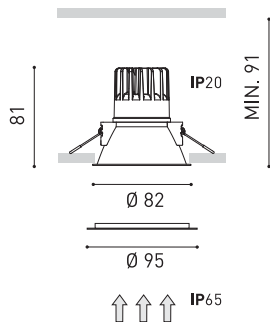

DIMENSIONS

ACCESSORIES

AWARDS

PRODUCT

Name	SWAP IP65 M 7W DIM DALI/PUSH 3000K W
Reference	A2122231W65
Color	Matt white
RAL	Colour in the mass looks alike RAL 9010
Category	CEILING RECESSED

LIGHT SOURCE

Type	LED
Gross luminous flux	940 lm
Colour temperature	3000 K
Chromatic stability	MacAdam Step 2
Colour Rendering Index	CRI >90
Power	7 W
Current	200 mA
Efficacy	134 lm/W
LED lifespan	L90B10 >55.000h

LIGHTING FIXTURE | PHOTOMETRIC DATA

Lighting efficiency	81%
Light beam angle	46°

LIGHTING FIXTURE | ELECTRICAL DATA

Driver	Included - Fast Connect
Power values of the system	8,79 W
Frequency	50/60 Hz
Dimming	DALI / Push - Other DIM, please consult
Electrical insulation class	□

OTHER DATA

Sealing	IP65
Wireless control	Please Consult
Emergency power supply	Please Consult
Impact resistance	IK07
Recess measurements	Ø75 mm
Weight	215 g
Packaged weight	255 g
Packaging dimensions	147 x 132 x 134 mm
Units per package	1
Materials	Aluminium / Polycarbonate

Swap is a ceiling recessed LED spotlight whose main features are its minimalist aspect, its perfect integration into the ceiling, and considerable visual comfort, thanks to the small reflector that is set back with respect to the ceiling plane. When it is switched on, its matte finish shade generates an attractive effect, a discrete circle of light. It includes an add-on bezel that can be used optionally to cover larger recess diameters.