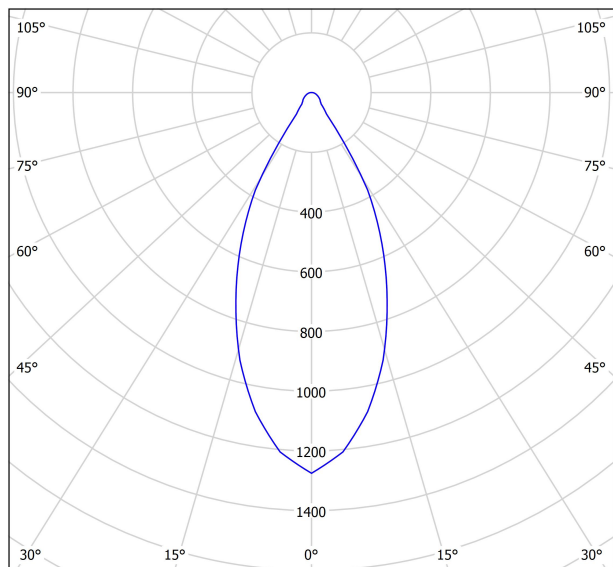

POLAR DIAGRAM

CONICAL DIAGRAM

cd/klm — C0 - C180 — C90 - C270 η = 81%

UGR

Glare Evaluation According to UGR											
ρ Ceiling	70	70	50	50	30	70	70	50	50	30	
ρ Walls	50	30	50	30	30	50	30	50	30	30	
ρ Floor	20	20	20	20	20	20	20	20	20	20	
Room Size X Y		Viewing direction at right angles to lamp axis					Viewing direction parallel to lamp axis				
2H	2H	16.0	16.8	16.2	17.0	17.2	16.0	16.8	16.2	17.0	17.2
	3H	17.8	18.5	18.1	18.7	19.0	17.8	18.5	18.1	18.7	19.0
	4H	18.6	19.3	18.9	19.5	19.8	18.6	19.3	18.9	19.5	19.8
	6H	19.3	19.9	19.6	20.2	20.5	19.3	19.9	19.6	20.2	20.5
	8H	19.6	20.2	20.0	20.5	20.8	19.6	20.2	20.0	20.5	20.8
4H	12H	20.0	20.5	20.3	20.8	21.2	20.0	20.5	20.3	20.8	21.2
	2H	16.6	17.2	16.9	17.5	17.8	16.6	17.2	16.9	17.5	17.8
	3H	18.6	19.2	19.0	19.5	19.8	18.6	19.2	19.0	19.5	19.8
	4H	19.6	20.1	20.0	20.4	20.8	19.6	20.1	20.0	20.4	20.8
	6H	20.5	20.9	20.9	21.3	21.6	20.5	20.9	20.9	21.3	21.6
8H	8H	20.9	21.3	21.3	21.7	22.1	20.9	21.3	21.3	21.7	22.1
	12H	21.3	21.6	21.7	22.0	22.5	21.3	21.6	21.7	22.0	22.5
	4H	20.0	20.3	20.4	20.7	21.1	20.0	20.3	20.4	20.7	21.1
	6H	21.0	21.3	21.5	21.8	22.2	21.0	21.3	21.5	21.8	22.2
	8H	21.6	21.8	22.1	22.3	22.8	21.6	21.8	22.1	22.3	22.8
12H	12H	22.2	22.4	22.6	22.8	23.3	22.2	22.4	22.6	22.8	23.3
	4H	20.0	20.3	20.5	20.7	21.2	20.0	20.3	20.5	20.7	21.2
	6H	21.2	21.4	21.6	21.9	22.3	21.2	21.4	21.6	21.9	22.3
	8H	21.8	22.0	22.3	22.5	23.0	21.8	22.0	22.3	22.5	23.0
	Variation of the observer position for the luminaire distances S										
S = 1.0H	+1.1 / -0.3					+1.1 / -0.3					
S = 1.5H	+2.2 / -0.5					+2.2 / -0.5					
S = 2.0H	+3.5 / -0.8					+3.5 / -0.8					
Standard table	BK06					BK06					
Correction Summand	3.9					3.9					
Corrected Glare Indices referring to 940lm Total Luminous Flux											