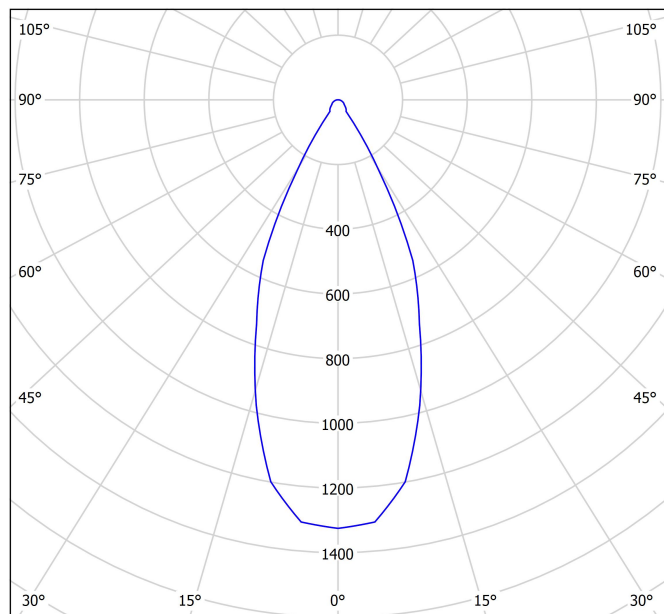

Polar-koordinaten diagramm

cd/klm
 — C0 - C180 — C90 - C270

η = 85%

Kegeldiagramm

Distance [m] Cone Diameter [m]
 — C0 - C180 (Half-value Angle: 43.8°)

Illuminance [lx]

UGR

Glare Evaluation According to UGR

ρ Ceiling	70	70	50	50	30	70	70	50	50	30	
ρ Walls	50	30	50	30	30	50	30	50	30	30	
ρ Floor	20	20	20	20	20	20	20	20	20	20	
Room Size X Y	Viewing direction at right angles to lamp axis					Viewing direction parallel to lamp axis					
2H	2H	12.5	13.2	12.7	13.4	13.6	12.5	13.2	12.7	13.4	13.6
	3H	14.4	15.1	14.7	15.4	15.6	14.4	15.1	14.7	15.4	15.6
	4H	15.3	15.9	15.6	16.2	16.4	15.3	15.9	15.6	16.2	16.4
	6H	16.0	16.6	16.4	16.9	17.2	16.0	16.6	16.4	16.9	17.2
	8H	16.4	17.0	16.7	17.3	17.6	16.4	17.0	16.7	17.3	17.6
12H	16.7	17.3	17.1	17.6	17.9	16.7	17.3	17.1	17.6	17.9	
4H	2H	13.1	13.8	13.4	14.0	14.3	13.1	13.8	13.4	14.0	14.3
	3H	15.3	15.9	15.7	16.2	16.5	15.3	15.9	15.7	16.2	16.5
	4H	16.3	16.8	16.7	17.1	17.5	16.3	16.8	16.7	17.1	17.5
	6H	17.2	17.6	17.7	18.0	18.4	17.2	17.6	17.7	18.0	18.4
	8H	17.7	18.0	18.1	18.4	18.8	17.7	18.0	18.1	18.4	18.8
12H	18.1	18.5	18.6	18.9	19.3	18.1	18.5	18.6	18.9	19.3	
8H	4H	16.7	17.1	17.1	17.5	17.9	16.7	17.1	17.1	17.5	17.9
	6H	17.9	18.1	18.3	18.5	19.0	17.9	18.1	18.3	18.5	19.0
	8H	18.4	18.7	18.9	19.1	19.6	18.4	18.7	18.9	19.1	19.6
	12H	19.0	19.2	19.5	19.7	20.2	19.0	19.2	19.5	19.7	20.2
12H	4H	16.8	17.1	17.2	17.5	17.9	16.8	17.1	17.2	17.5	17.9
	6H	18.0	18.2	18.5	18.7	19.1	18.0	18.2	18.5	18.7	19.1
	8H	18.6	18.8	19.1	19.3	19.8	18.6	18.8	19.1	19.3	19.8
Variation of the observer position for the luminaire distances S											
S = 1.0H	+1.4 / -0.6					+1.4 / -0.6					
S = 1.5H	+2.6 / -0.8					+2.6 / -0.8					
S = 2.0H	+3.9 / -1.1					+3.9 / -1.1					
Standard table	BK05					BK05					
Correction Summand	1.0					1.0					
Corrected Glare Indices referring to 955lm Total Luminous Flux											