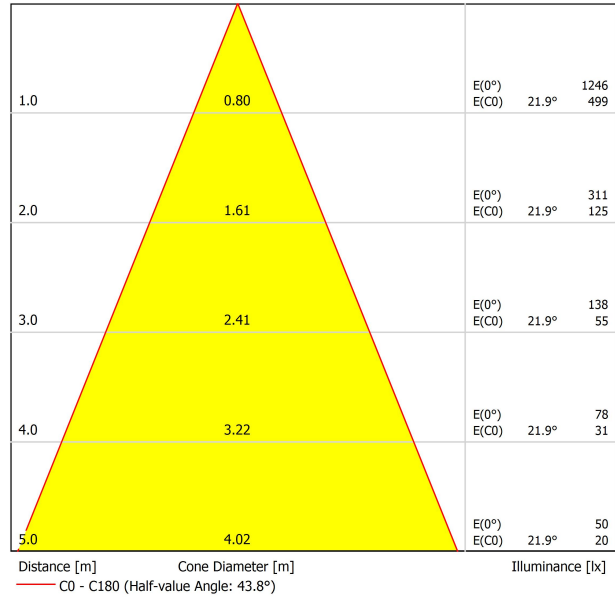

CONICAL DIAGRAM

UGR

Glare Evaluation According to UGR											
ρ Ceiling		70	70	50	50	30	70	70	50	50	30
ρ Walls		50	30	50	30	30	50	30	50	30	30
ρ Floor		20	20	20	20	20	20	20	20	20	20
Room Size X Y		Viewing direction at right angles to lamp axis					Viewing direction parallel to lamp axis				
2H	2H	12.4	13.2	12.7	13.4	13.6	12.4	13.2	12.7	13.4	13.6
	3H	14.4	15.1	14.7	15.3	15.5	14.4	15.1	14.7	15.3	15.5
	4H	15.2	15.9	15.5	16.1	16.4	15.2	15.9	15.5	16.1	16.4
	6H	16.0	16.6	16.3	16.9	17.1	16.0	16.6	16.3	16.9	17.1
	8H	16.3	16.9	16.7	17.2	17.5	16.3	16.9	16.7	17.2	17.5
4H	2H	13.1	13.7	13.4	14.0	14.2	13.1	13.7	13.4	14.0	14.2
	3H	15.3	15.8	15.6	16.1	16.4	15.3	15.8	15.6	16.1	16.4
	4H	16.3	16.7	16.6	17.1	17.4	16.3	16.7	16.6	17.1	17.4
	6H	17.2	17.6	17.6	18.0	18.3	17.2	17.6	17.6	18.0	18.3
	8H	17.6	18.0	18.1	18.4	18.8	17.6	18.0	18.1	18.4	18.8
8H	2H	18.1	18.4	18.5	18.8	19.2	18.1	18.4	18.5	18.8	19.2
	4H	16.7	17.0	17.1	17.4	17.8	16.7	17.0	17.1	17.4	17.8
	6H	17.8	18.1	18.2	18.5	18.9	17.8	18.1	18.2	18.5	18.9
	8H	18.4	18.6	18.8	19.1	19.5	18.4	18.6	18.8	19.1	19.5
	12H	19.0	19.2	19.5	19.6	20.1	19.0	19.2	19.5	19.6	20.1
12H	4H	16.7	17.0	17.2	17.4	17.9	16.7	17.0	17.2	17.4	17.9
	6H	17.9	18.2	18.4	18.6	19.1	17.9	18.2	18.4	18.6	19.1
	8H	18.6	18.8	19.1	19.2	19.7	18.6	18.8	19.1	19.2	19.7
Variation of the observer position for the luminaire distances S											
S = 1.0H		+1.4 / -0.6					+1.4 / -0.6				
S = 1.5H		+2.6 / -0.8					+2.6 / -0.8				
S = 2.0H		+3.9 / -1.1					+3.9 / -1.1				
Standard table		BK05					BK05				
Correction Summand		1.0					1.0				
Corrected Glare Indices referring to 940lm Total Luminous Flux