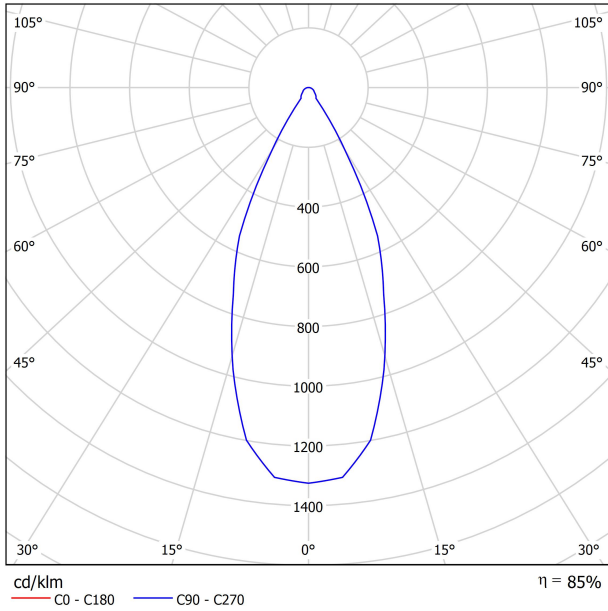

POLAR DIAGRAM