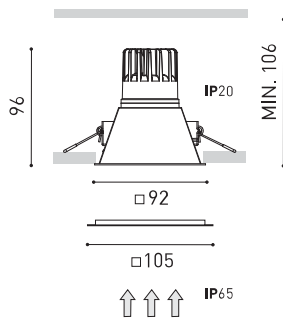

DIMENSIONS

ACCESSORIES

ADD-ON BEZEL

AWARDS

Name	SWAP IP65 SQUARE 7W DIM DALI/PUSH 3000K W
Reference	A2543231W65
Color	Matt white
RAL	Colour in the mass looks alike RAL 9010
Category	CEILING RECESSED

Type	LED
Gross luminous flux	940 lm
Colour temperature	3000 K
Chromatic stability	MacAdam Step 2
Colour Rendering Index	CRI >90
Power	7 W
Current	200 mA
Efficacy	134 lm/W
LED lifespan	L90B10 >55.000h

OTHER DATA

Sealing	IP65
Wireless control	Please Consult
Emergency power supply	Please Consult
Impact resistance	IK07
Recess measurements	85 x 85 mm
Weight	250 g
Packaged weight	297,5 g
Packaging dimensions	147 x 132 x 134 mm
Units per package	1
Materials	Aluminium / Polycarbonate