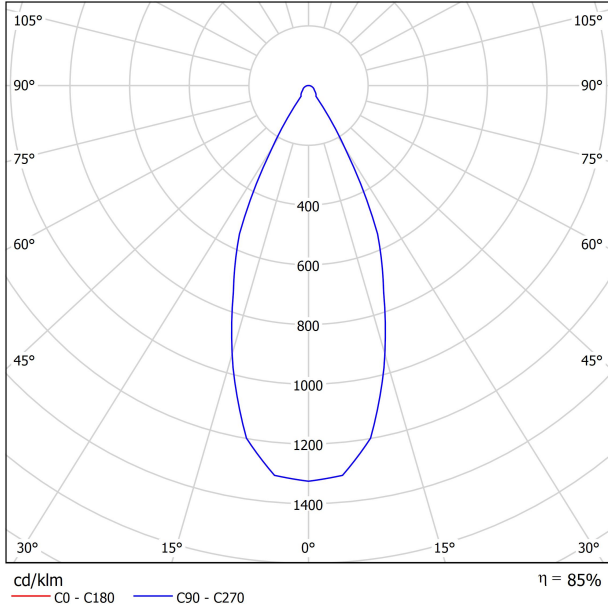

## DIMENSIONS

DIAGRAMME POLAIRE

DIAGRAMME CONIQUE

UGR

Glare Evaluation According to UGR											
ρ Ceiling	70	70	50	50	30	70	70	50	50	30	
ρ Walls	50	30	50	30	30	50	30	50	30	30	
ρ Floor	20	20	20	20	20	20	20	20	20	20	
Room Size X Y		Viewing direction at right angles to lamp axis					Viewing direction parallel to lamp axis				
2H	2H	12.5	13.2	12.7	13.4	13.6	12.5	13.2	12.7	13.4	13.6
	3H	14.5	15.1	14.7	15.4	15.6	14.5	15.1	14.7	15.4	15.6
	4H	15.3	15.9	15.6	16.2	16.5	15.3	15.9	15.6	16.2	16.5
	6H	16.1	16.7	16.4	16.9	17.2	16.1	16.7	16.4	16.9	17.2
	8H	16.4	17.0	16.7	17.3	17.6	16.4	17.0	16.7	17.3	17.6
12H	16.8	17.3	17.1	17.6	17.9	16.8	17.3	17.1	17.6	17.9	
4H	2H	13.1	13.8	13.5	14.0	14.3	13.1	13.8	13.5	14.0	14.3
	3H	15.3	15.9	15.7	16.2	16.5	15.3	15.9	15.7	16.2	16.5
	4H	16.3	16.8	16.7	17.1	17.5	16.3	16.8	16.7	17.1	17.5
	6H	17.3	17.7	17.7	18.0	18.4	17.3	17.7	17.7	18.0	18.4
	8H	17.7	18.1	18.1	18.5	18.9	17.7	18.1	18.1	18.5	18.9
12H	18.2	18.5	18.6	18.9	19.3	18.2	18.5	18.6	18.9	19.3	
8H	4H	16.7	17.1	17.2	17.5	17.9	16.7	17.1	17.2	17.5	17.9
	6H	17.9	18.1	18.3	18.6	19.0	17.9	18.1	18.3	18.6	19.0
	8H	18.5	18.7	18.9	19.1	19.6	18.5	18.7	18.9	19.1	19.6
12H	19.1	19.2	19.5	19.7	20.2	19.1	19.2	19.5	19.7	20.2	
12H	4H	16.8	17.1	17.2	17.5	17.9	16.8	17.1	17.2	17.5	17.9
	6H	18.0	18.2	18.5	18.7	19.2	18.0	18.2	18.5	18.7	19.2
	8H	18.7	18.9	19.1	19.3	19.8	18.7	18.9	19.1	19.3	19.8
Variation of the observer position for the luminaire distances S											
S = 1.0H	+1.4 / -0.6					+1.4 / -0.6					
S = 1.5H	+2.6 / -0.8					+2.6 / -0.8					
S = 2.0H	+3.9 / -1.1					+3.9 / -1.1					
Standard table	BK05					BK05					
Correction Summand	1.0					1.0					
Corrected Glare Indices referring to 960lm Total Luminous Flux											