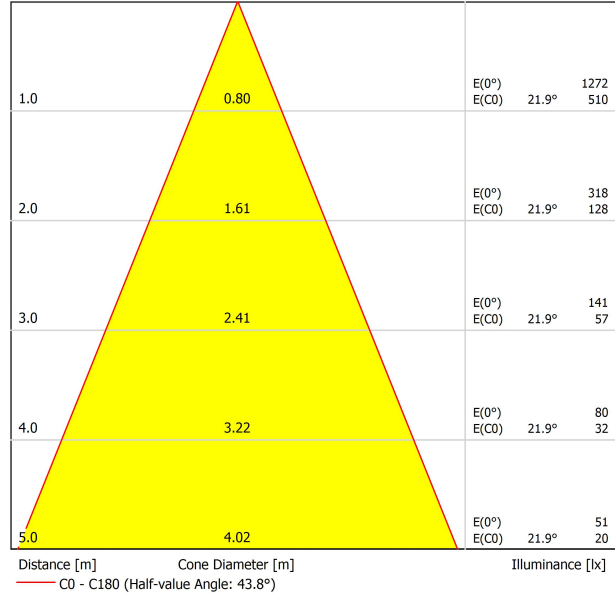

DIAGRAMME POLAIRE

DIAGRAMME CONIQUE

UGR

Glare Evaluation According to UGR											
ρ Ceiling	70	70	50	50	30	70	70	50	50	30	
ρ Walls	50	30	50	30	30	50	30	50	30	30	
ρ Floor	20	20	20	20	20	20	20	20	20	20	
Room Size X Y		Viewing direction at right angles to lamp axis					Viewing direction parallel to lamp axis				
2H	2H	12.5	13.2	12.7	13.4	13.6	12.5	13.2	12.7	13.4	13.6
	3H	14.5	15.1	14.7	15.4	15.6	14.5	15.1	14.7	15.4	15.6
	4H	15.3	15.9	15.6	16.2	16.5	15.3	15.9	15.6	16.2	16.5
	6H	16.1	16.7	16.4	16.9	17.2	16.1	16.7	16.4	16.9	17.2
	8H	16.4	17.0	16.7	17.3	17.6	16.4	17.0	16.7	17.3	17.6
12H	16.8	17.3	17.1	17.6	17.9	16.8	17.3	17.1	17.6	17.9	
4H	2H	13.1	13.8	13.5	14.0	14.3	13.1	13.8	13.5	14.0	14.3
	3H	15.3	15.9	15.7	16.2	16.5	15.3	15.9	15.7	16.2	16.5
	4H	16.3	16.8	16.7	17.1	17.5	16.3	16.8	16.7	17.1	17.5
	6H	17.3	17.7	17.7	18.0	18.4	17.3	17.7	17.7	18.0	18.4
	8H	17.7	18.1	18.1	18.5	18.9	17.7	18.1	18.1	18.5	18.9
12H	18.2	18.5	18.6	18.9	19.3	18.2	18.5	18.6	18.9	19.3	
8H	4H	16.7	17.1	17.2	17.5	17.9	16.7	17.1	17.2	17.5	17.9
	6H	17.9	18.1	18.3	18.6	19.0	17.9	18.1	18.3	18.6	19.0
	8H	18.5	18.7	18.9	19.1	19.6	18.5	18.7	18.9	19.1	19.6
12H	19.1	19.2	19.5	19.7	20.2	19.1	19.2	19.5	19.7	20.2	
12H	4H	16.8	17.1	17.2	17.5	17.9	16.8	17.1	17.2	17.5	17.9
	6H	18.0	18.2	18.5	18.7	19.2	18.0	18.2	18.5	18.7	19.2
	8H	18.7	18.9	19.1	19.3	19.8	18.7	18.9	19.1	19.3	19.8
Variation of the observer position for the luminaire distances S											
S = 1.0H	+1.4 / -0.6					+1.4 / -0.6					
S = 1.5H	+2.6 / -0.8					+2.6 / -0.8					
S = 2.0H	+3.9 / -1.1					+3.9 / -1.1					
Standard table	BK05					BK05					
Correction Summand	1.0					1.0					
Corrected Glare Indices referring to 960lm Total Luminous Flux											