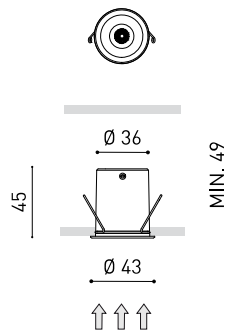

DIMENSIONS

AWARDS

Name	SHOT LIGHT 38° 2700K N
Reference	A2680120N
Color	Black
RAL	Colour in the mass looks alike RAL 9005
Category	CEILING RECESSED

PRODUCT

Name	SHOT LIGHT 38° 2700K N
Reference	A2680120N
Color	Black
RAL	Colour in the mass looks alike RAL 9005
Category	CEILING RECESSED

Type	LED
Gross luminous flux	190 lm
Colour temperature	2700 K
Chromatic stability	MacAdam Step 3
Colour Rendering Index	CRI > 90
Power	2,1 W
Current	700 mA
Efficacy	90 lm/W
LED lifespan	L90B10 > 102.000h

LIGHT SOURCE

Type	LED
Gross luminous flux	190 lm
Colour temperature	2700 K
Chromatic stability	MacAdam Step 3
Colour Rendering Index	CRI > 90
Power	2,1 W
Current	700 mA
Efficacy	90 lm/W
LED lifespan	L90B10 > 102.000h

Lighting efficiency	92%
Light beam angle	38°

LIGHTING FIXTURE | PHOTOMETRIC DATA

Lighting efficiency	92%
Light beam angle	38°

Driver	Included - Connected
Power values of the system	3,30 W
Frequency	50/60 Hz
Dimming	No Dim - Other DIM, please consult
Electrical insulation class	□

LIGHTING FIXTURE | ELECTRICAL DATA

Driver	Included - Connected
Power values of the system	3,30 W
Frequency	50/60 Hz
Dimming	No Dim - Other DIM, please consult
Electrical insulation class	□

Sealing	IP20
Wireless control	Please Consult
Emergency power supply	Please Consult
Recess measurements	Ø38 mm
Weight	100 g
Packaged weight	120 g
Packaging dimensions	77 x 70 x 53 mm
Units per package	1
Materials	Aluminium / Acrylonitrile Butadiene Styrene / Polycarbonate

OTHER DATA

A luminaire conceived to be a small, discreet point of light in the ceiling that hides the illumination source from sight and aims to offer maximum visual comfort. In order to achieve this, it has an anti-glare screen and a specifically designed micro-reflector that generates a perfectly defined light beam.