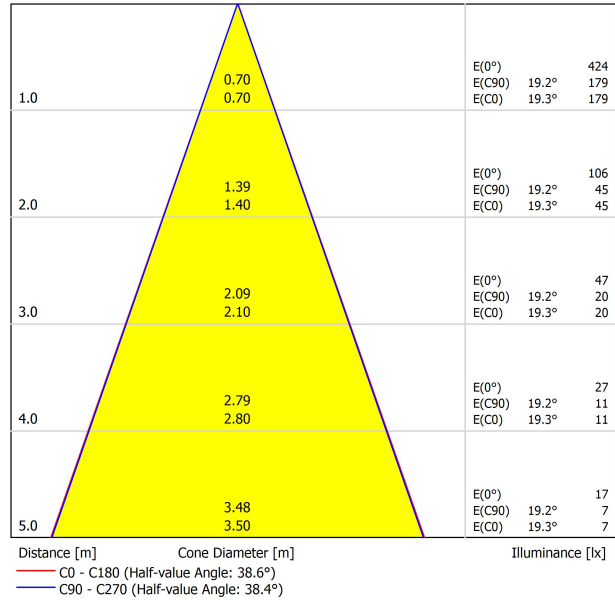

CONICAL DIAGRAM

UGR

Glare Evaluation According to UGR												
ρ Ceiling		70	70	50	50	30	30	70	70	50	50	30
ρ Walls		50	30	50	30	30	30	50	30	50	30	30
ρ Floor		20	20	20	20	20	20	20	20	20	20	20
Room Size X Y		Viewing direction at right angles to lamp axis					Viewing direction parallel to lamp axis					
2H	2H	-5.1	-4.5	-4.9	-4.3	-4.1	-4.9	-4.3	-4.7	-4.1	-3.9	
	3H	-1.3	-0.7	-1.0	-0.5	-0.3	-1.5	-0.9	-1.2	-0.7	-0.4	
	4H	0.5	1.0	0.8	1.3	1.5	0.6	1.2	0.9	1.4	1.7	
	6H	2.6	3.1	2.9	3.4	3.7	2.9	3.4	3.2	3.7	4.0	
	8H	3.9	4.4	4.3	4.7	5.0	4.1	4.6	4.4	4.9	5.2	
4H	2H	-4.0	-3.4	-3.7	-3.2	-2.9	-3.8	-3.3	-3.5	-3.0	-2.8	
	3H	-0.1	0.4	0.2	0.7	1.0	-0.1	0.4	0.3	0.7	1.0	
	4H	1.9	2.3	2.3	2.7	3.0	2.1	2.5	2.5	2.9	3.2	
	6H	4.3	4.6	4.7	5.0	5.3	4.6	4.9	5.0	5.3	5.7	
	8H	5.7	6.0	6.1	6.4	6.8	5.9	6.1	6.3	6.5	6.9	
8H	2H	7.1	7.4	7.6	7.8	8.2	7.3	7.6	7.7	8.0	8.4	
	4H	2.9	3.2	3.3	3.6	4.0	3.1	3.3	3.5	3.7	4.1	
	6H	5.5	5.7	5.9	6.1	6.6	5.7	5.9	6.1	6.3	6.8	
	8H	7.0	7.2	7.5	7.6	8.1	7.1	7.3	7.6	7.7	8.2	
	12H	8.7	8.8	9.2	9.3	9.8	8.8	8.9	9.3	9.4	9.9	
12H	4H	3.2	3.4	3.6	3.8	4.3	3.3	3.6	3.7	4.0	4.4	
	6H	5.8	6.0	6.3	6.4	6.9	6.0	6.2	6.5	6.6	7.1	
	8H	7.5	7.6	8.0	8.1	8.6	7.6	7.7	8.1	8.2	8.7	
Variation of the observer position for the luminaires distances S												
S = 1.0H		+0.4 / -0.2					+0.4 / -0.2					
S = 1.5H		+0.9 / -0.5					+0.9 / -0.4					
S = 2.0H		+1.6 / -0.6					+1.6 / -0.6					
Standard table Correction Summand		---					---					
Corrected Glare Indices referring to 190lm Total Luminous Flux