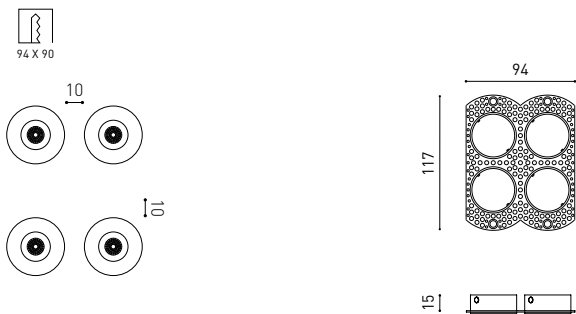

SHOT LIGHT Trimless Accessory 2x2 A269-00-03

CUSTOM LAYOUT EXAMPLES

For equidistant compositions