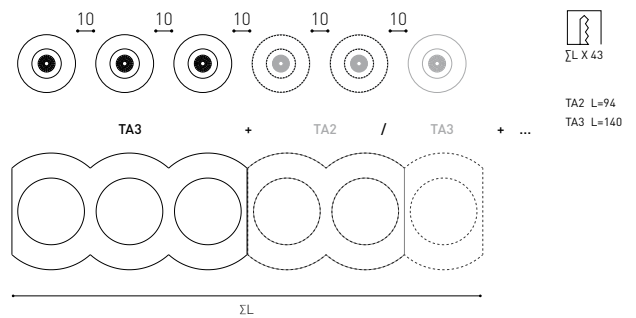

Trimless Accessory 3 + Trimless Accessory 2 / Trimless Accessory 3

Trimless Accessory 2x2 + Trimless Accessory 2x2

THE "TA2x2" FRAME IS ONLY COMPATIBLE WITH FURTHER "TA2x2" FRAMES