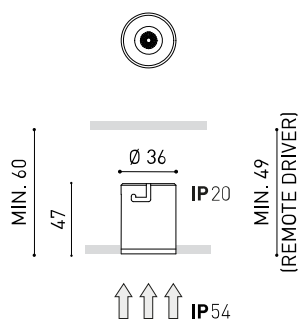

DIMENSIONS

ACCESSORIES

TRIMLESS ACCESSORY
(MANDATORY)

TRIMLESS TOOL

AWARDS

PRODUCT

Name	SHOT LIGHT TRIMLESS IP54 38° 2700K NMG
Reference	A2690220NMG
Color	Black-Metallized gold
RAL	Metallic finish
Category	CEILING RECESSED

OTHER DATA

Sealing	IP54
Wireless control	Please Consult
Emergency power supply	Please Consult
Recess measurements	Ø43 mm
Weight	100 g
Packaged weight	120 g
Packaging dimensions	77 x 70 x 53 mm
Units per package	1
Materials	Aluminium / Acrylonitrile Butadiene Styrene / Polycarbonate