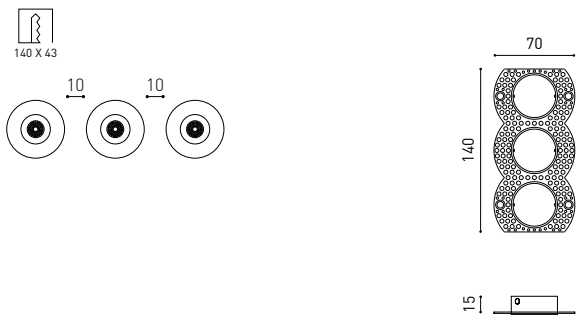

SHOT LIGHT Trimless Accessory 3 A269-00-02