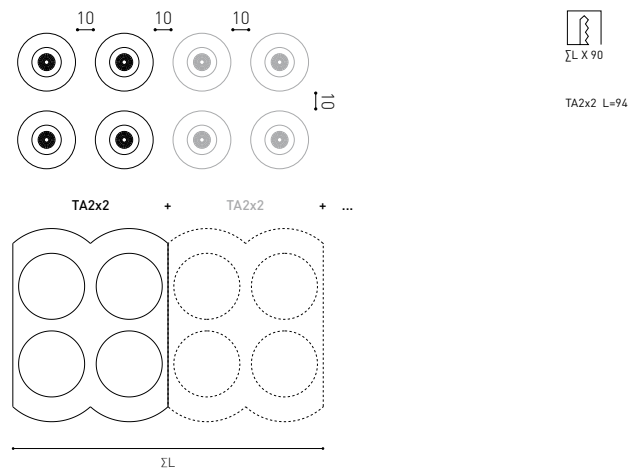

MATERIAL | IRON | COATING | ZINC PLATED

Calle N · Pol. Ind. EL OLIVERAL
46394 Ribarroja del Turia · Valencia (Spain)
Tel. +34 961 667 207 · Fax +34 961 667 054
info@arkoslight.com · www.arkoslight.com

5Year
GUARANTEE