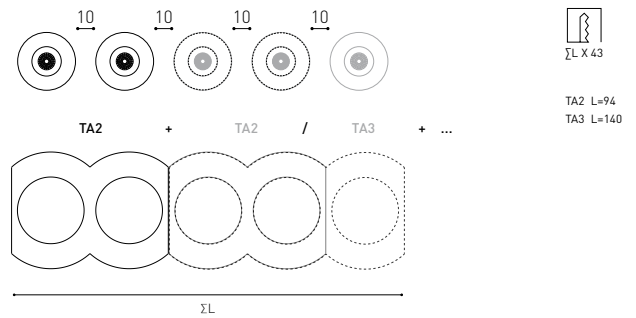

Trimless Accessory 2 + Trimless Accessory 2 / Trimless Accessory 3