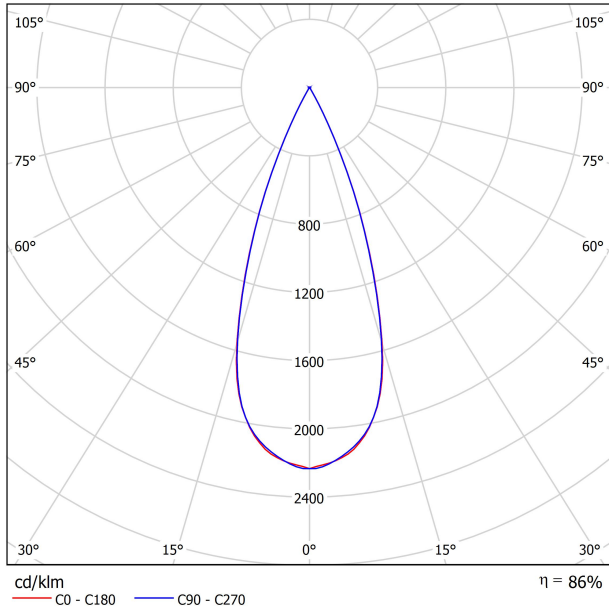

LIGHT SOURCE

Type	LED
Gross luminous flux	190 lm
Colour temperature	2700 K
Chromatic stability	MacAdam Step 3
Colour Rendering Index	CRI>90
Power	2,1 W
Current	700 mA
Efficacy	90 lm/W
LED lifespan	L90B10 >102.000h

LIGHTING FIXTURE | PHOTOMETRIC DATA

Lighting efficiency	86%
Light beam angle	38°

LIGHTING FIXTURE | ELECTRICAL DATA

Driver	Included - Connected
Power values of the system	3,30 W
Frequency	50/60 Hz
Dimming	No Dim - Other DIM, please consult
Electrical insulation class	□

POLAR DIAGRAM

CONICAL DIAGRAM

UGR

Glare Evaluation According to UGR												
ρ Ceiling		70	70	50	50	30	30	70	70	50	50	30
ρ Walls		50	30	50	30	30	30	50	30	50	30	30
ρ Floor		20	20	20	20	20	20	20	20	20	20	20
Room Size X Y		Viewing direction at right angles to lamp axis					Viewing direction parallel to lamp axis					
2H	2H	-5.1	-4.5	-4.9	-4.3	-4.1	-4.9	-4.3	-4.7	-4.1	-3.9	
	3H	-1.3	-0.7	-1.0	-0.5	-0.3	-1.5	-0.9	-1.2	-0.7	-0.4	
	4H	0.5	1.0	0.8	1.3	1.5	0.6	1.2	0.9	1.4	1.7	
	6H	2.6	3.1	2.9	3.4	3.7	2.9	3.4	3.2	3.7	4.0	
	8H	3.9	4.4	4.3	4.7	5.0	4.1	4.6	4.4	4.9	5.2	
4H	2H	-4.0	-3.4	-3.7	-3.2	-2.9	-3.8	-3.3	-3.5	-3.0	-2.8	
	3H	-0.1	0.4	0.2	0.7	1.0	-0.1	0.4	0.3	0.7	1.0	
	4H	1.9	2.3	2.3	2.7	3.0	2.1	2.5	2.5	2.9	3.2	
	6H	4.3	4.6	4.7	5.0	5.3	4.6	4.9	5.0	5.3	5.7	
	8H	5.7	6.0	6.1	6.4	6.8	5.9	6.1	6.3	6.5	6.9	
8H	2H	7.1	7.4	7.6	7.8	8.2	7.3	7.6	7.7	8.0	8.4	
	4H	2.9	3.2	3.3	3.6	4.0	3.1	3.3	3.5	3.7	4.1	
	6H	5.5	5.7	5.9	6.1	6.6	5.7	5.9	6.1	6.3	6.8	
	8H	7.0	7.2	7.5	7.6	8.1	7.1	7.3	7.6	7.7	8.2	
	12H	8.7	8.8	9.2	9.3	9.8	8.8	8.9	9.3	9.4	9.9	
12H	4H	3.2	3.4	3.6	3.8	4.3	3.3	3.6	3.7	4.0	4.4	
	6H	5.8	6.0	6.3	6.4	6.9	6.0	6.2	6.5	6.6	7.1	
	8H	7.5	7.6	8.0	8.1	8.6	7.6	7.7	8.1	8.2	8.7	
Variation of the observer position for the luminaires distances S												
S = 1.0H		+0.4 / -0.2					+0.4 / -0.2					
S = 1.5H		+0.9 / -0.5					+0.9 / -0.4					
S = 2.0H		+1.6 / -0.6					+1.6 / -0.6					
Standard table Correction Summand		---					---					
Corrected Glare Indices referring to 190lm Total Luminous Flux												