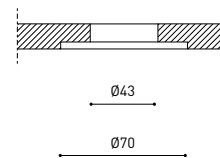

THE "TA2x2" FRAME IS ONLY COMPATIBLE WITH FURTHER "TA2x2" FRAMES

MATERIAL | IRON | COATING | ZINC PLATED

INSTALLATION GUIDE

https://youtu.be/sa_xAgj4ji4

PRODUCT

Model	Trimless Tool D43 X D70 MM
Reference	A478-00-02
Category	Accessories