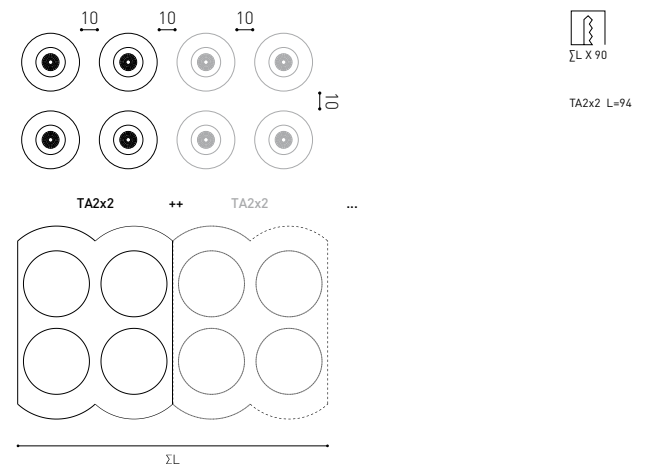

Custom layout examples

For equidistant compositions

Trimless Accessory 2 + Trimless Accessory 2 / Trimless Accessory 3

Trimless Accessory 3 + Trimless Accessory 2 / Trimless Accessory 3

Trimless Accessory 2x2 + Trimless Accessory 2x2

THE "TA2x2" FRAME IS ONLY COMPATIBLE WITH FURTHER "TA2x2" FRAMES

MATERIAL | IRON | COATING | ZINC PLATED

INSTALLATION GUIDE

https://youtu.be/sa_xAgj4ji4

PRODUCT

Model	Trimless Tool D43 X D70 MM
Reference	A478-00-02
Category	Accessories