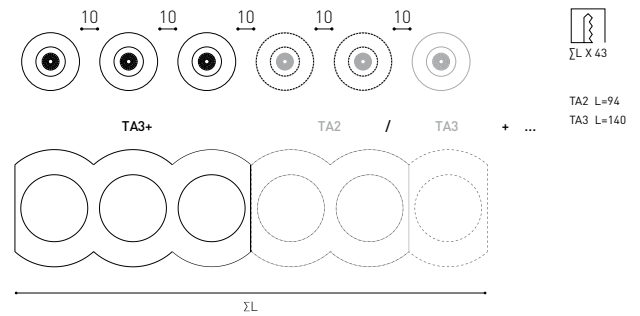

Trimless Accessory 3 + Trimless Accessory 2 / Trimless Accessory 3

Trimless Accessory 2x2 + Trimless Accessory 2x2

THE "TA2x2" FRAME IS ONLY COMPATIBLE WITH FURTHER "TA2x2" FRAMES