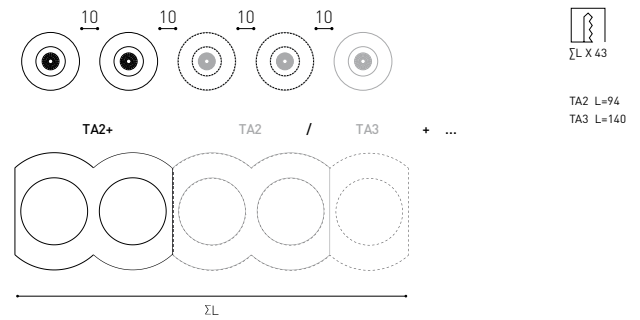

Trimless Accessory 2 + Trimless Accessory 2 / Trimless Accessory 3