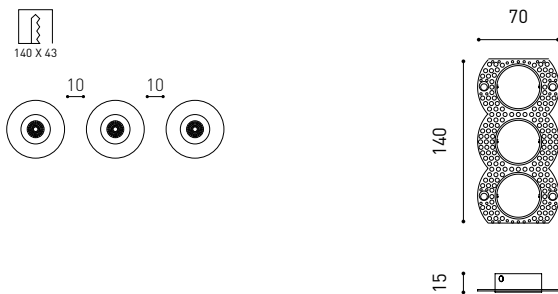

SHOT LIGHT Trimless Accessory 3 A269-00-02