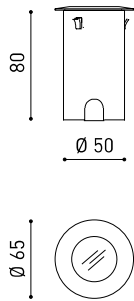

#### DIMENSIONS

#### OTHER DATA

|                             |  |
|-----------------------------|--|
| Sealing                     | IP67   |
| Wireless control            | Please Consult   |
| Impact resistance           | IK08   |
| Recess measurements         | Ø52 mm   |
| Outdoor Use                 | Yes  |
| Maximum surface temperature | 40°  |
| Supported load              | 5000   |
| Weight                      | 235 g  |
| Packaged weight             | 266,4 g  |
| Packaging dimensions        | 82 x 74 x 91 mm  |
| Units per package           | 1  |
| Materials                   | Stainless Steel (AISI 304) / Aluminium / Glass-Transparent |