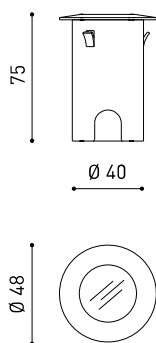

## DIMENSIONS

## LIGHTING FIXTURE | ELECTRICAL DATA

Sealing	IP67
Wireless control	Please Consult
Impact resistance	IK08
Recess measurements	Ø41 mm
Outdoor Use	Yes
Maximum surface temperature	40°
Supported load	5000
Weight	130 g
Packaged weight	152 g
Packaging dimensions	64 x 58 x 91 mm
Units per package	1
Materials	Stainless Steel (AISI 304) / Aluminium / Glass-Transparent