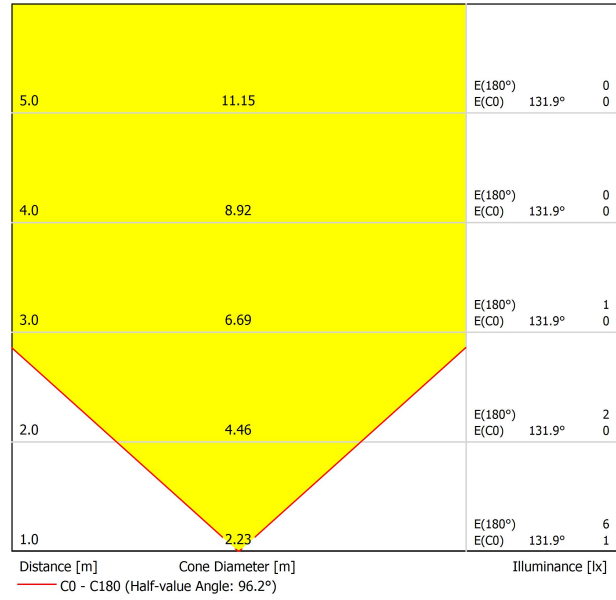

CONICAL DIAGRAM