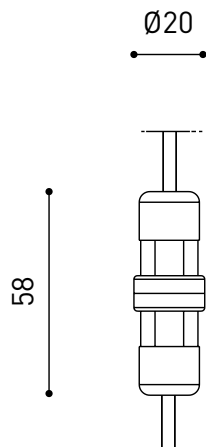

## DIMENSIONS

## LIGHTING FIXTURE | ELECTRICAL DATA

Sealing	IP67
Wireless control	Please Consult
Impact resistance	IK08
Recess measurements	Ø41 mm
Outdoor Use	Yes
Maximum surface temperature	40°
Supported load	5000
Weight	130 g
Packaged weight	152 g
Packaging dimensions	64 x 58 x 91 mm
Units per package	1
Materials	Stainless Steel (AISI 304) / Aluminium / Glass-Transparent

POLAR DIAGRAM

CONICAL DIAGRAM

DRIVER OPTIONS		P	I	
<b>0434-00-39</b>	 NO DIM	1W	350mA	1 to 12 Steps
220 240 V~				IP20

PRODUCT (OPTIONAL ACCESSORY)	
Model	Connector IP67
Reference	0434-01- 66   <b>N ■</b>
Category	Accessories

For cable  $\varnothing$  4,5 - 6,5mm, section  $\leq$  1,5mm<sup>2</sup>

Fuente de luz (LED) reemplazable por un profesional autorizado

Replaceable (LED only) light source by an authorized professional.