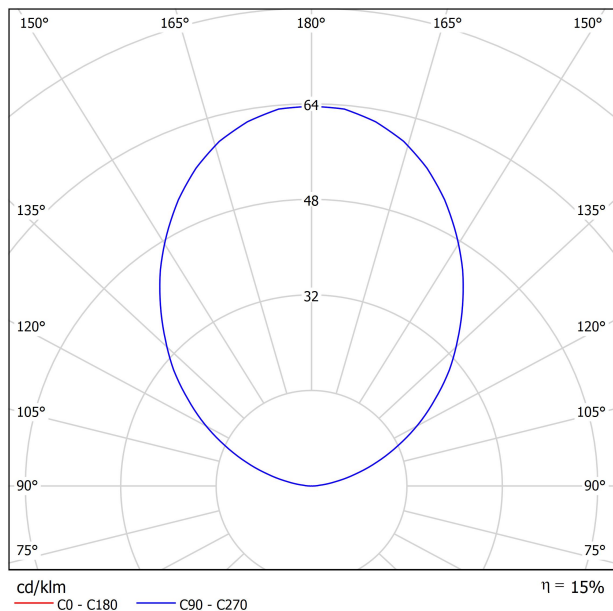

DIAGRAMME POLAIRE

DIAGRAMME CONIQUE

DRIVER OPTIONS		P	I	
0434-00-39	 NO DIM	1W	350mA	1 to 12 Steps
220 240 V~				IP20

PRODUCT (OPTIONAL ACCESSORY)	
Model	Connector IP67
Reference	0434-01- 66 N ■
Category	Accessories