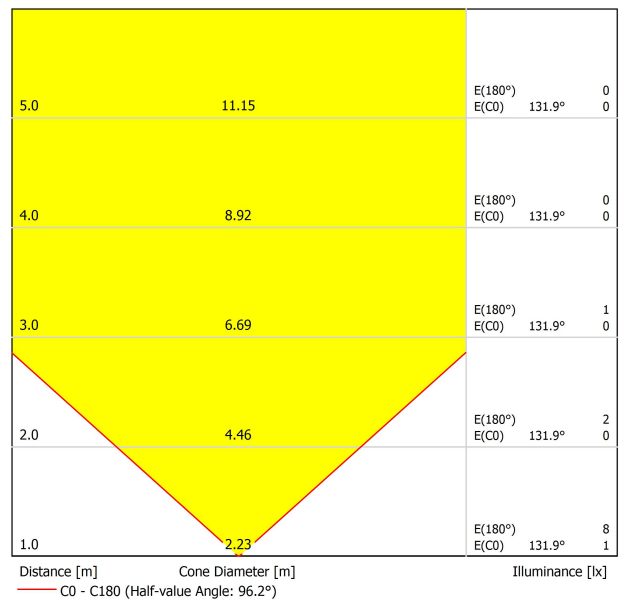

DIAGRAMMA DI ABBAGLIAMENTO POLARE

DIAGRAMMA CONICO

DRIVER OPTIONS		P	I	
0434-00-39	 NO DIM	1W	350mA	1 to 12 Steps
220 240 V~				IP20

PRODUCT (OPTIONAL ACCESSORY)	
Model	Connector IP67
Reference	0434-01- 66 N ■
Category	Accessories