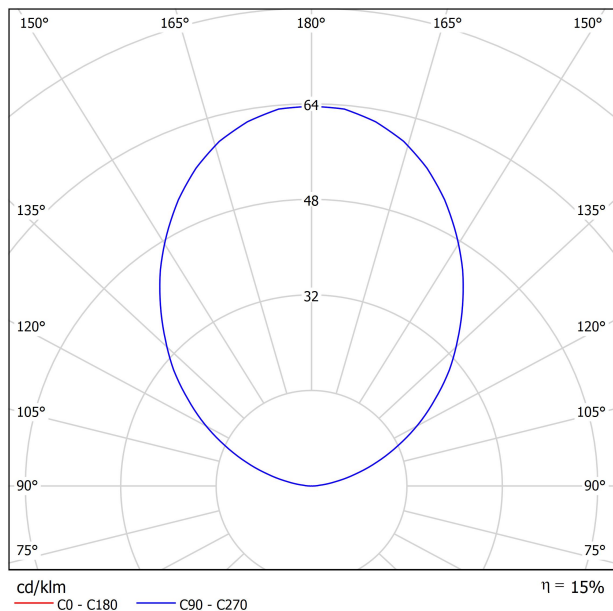

DIAGRAMMA DI ABBAGLIAMENTO POLARE

DIAGRAMMA CONICO

DRIVER OPTIONS		P	I	
0434-00-39	 NO DIM	1W	350mA	1 to 12 Steps
220 240 V~				IP20

PRODUCT (OPTIONAL ACCESSORY)	
Model	Connector IP67
Reference	0434-01- 66 N ■
Category	Accessories