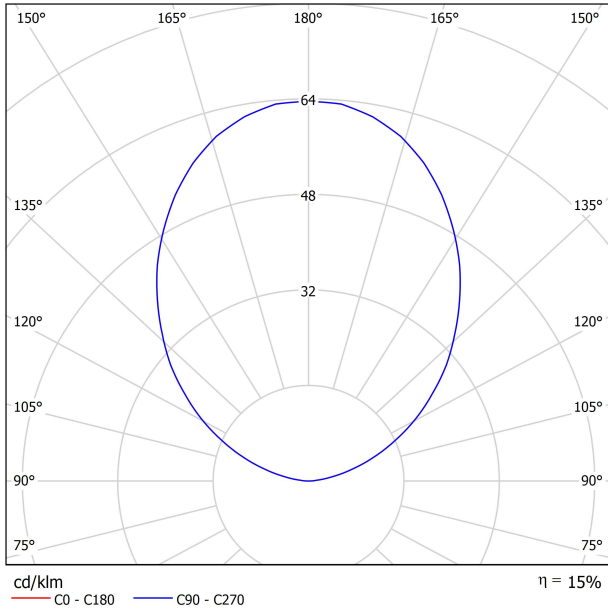

POLAR DIAGRAM