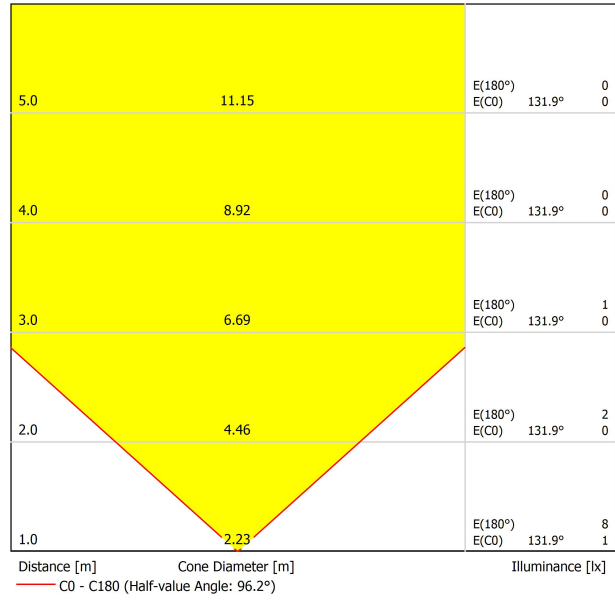

CONICAL DIAGRAM