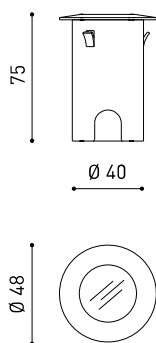

#### DIMENSIONS

#### LIGHTING FIXTURE | ELECTRICAL DATA

Sealing	IP67
Wireless control	Please Consult
Impact resistance	IK08
Recess measurements	Ø41 mm
Outdoor Use	Yes
Maximum surface temperature	40°
Supported load	5000
Weight	130 g
Packaged weight	152 g
Packaging dimensions	64 x 58 x 91 mm
Units per package	1
Materials	Stainless Steel (AISI 304) / Aluminium / Glass-Transparent