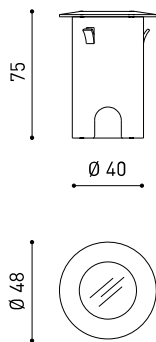

### DIMENSIONS

### LIGHTING FIXTURE | ELECTRICAL DATA

Sealing	IP67
Wireless control	Please Consult
Impact resistance	IK08
Recess measurements	Ø41 mm
Outdoor Use	Yes
Maximum surface temperature	40°
Supported load	5000
Weight	130 g
Packaged weight	152 g
Packaging dimensions	64 x 58 x 91 mm
Units per package	1
Materials	Stainless Steel (AISI 304) / Aluminium / Glass-Transparent