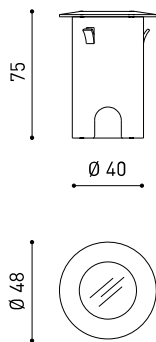

#### DIMENSIONS

#### LIGHTING FIXTURE | ELECTRICAL DATA

Sealing	IP67
Wireless control	Please Consult
Impact resistance	IK08
Recess measurements	Ø41 mm
Outdoor Use	Yes
Maximum surface temperature	40°
Supported load	5000
Weight	130 g
Packaged weight	152 g
Packaging dimensions	64 x 58 x 91 mm
Units per package	1
Materials	Stainless Steel (AISI 304) / Aluminium / Glass-Transparent