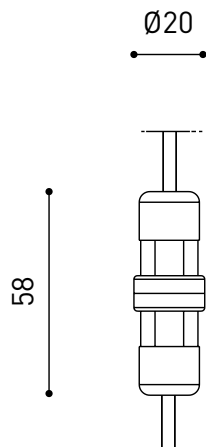

PRODUCT (OPTIONAL ACCESSORY)	
Model	Connector IP67
Reference	0434-01- 66 | N ■ |
Category	Accessories