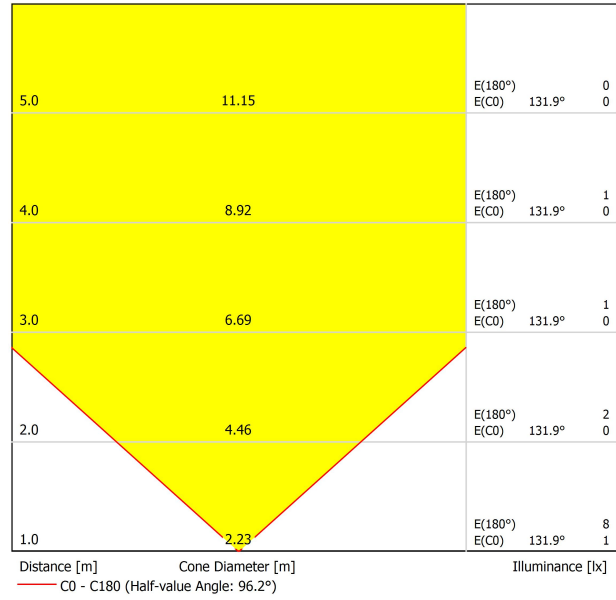

CONICAL DIAGRAM