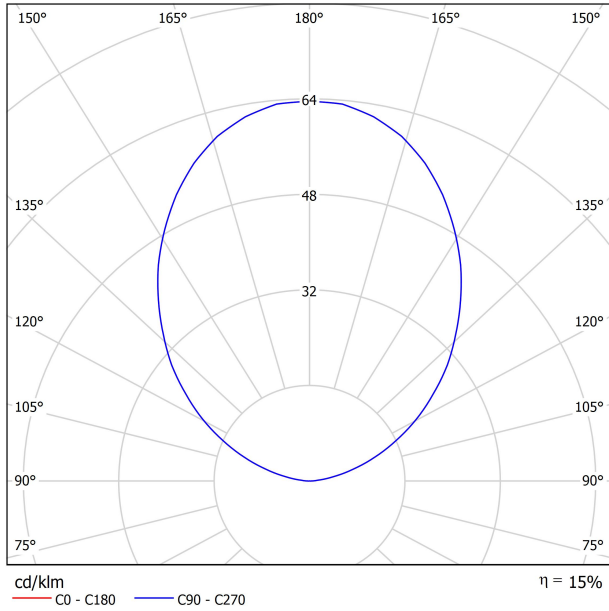

POLAR DIAGRAM