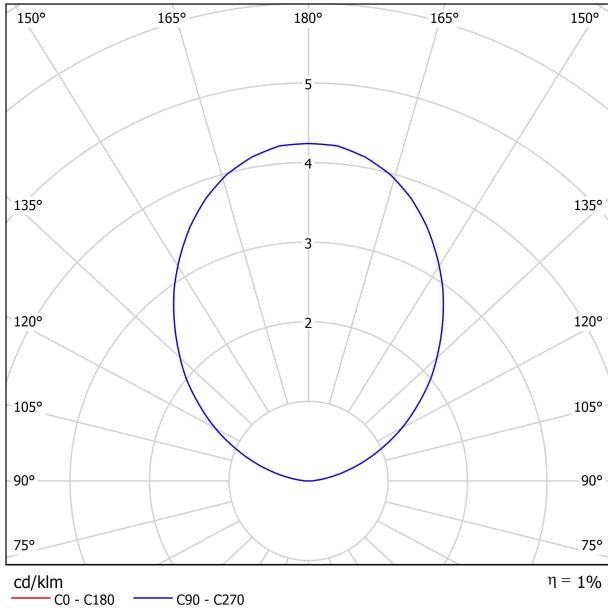

POLAR DIAGRAM