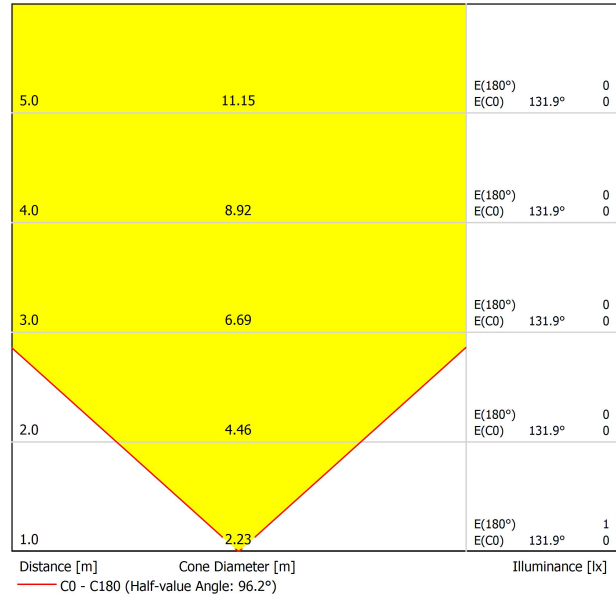

CONICAL DIAGRAM