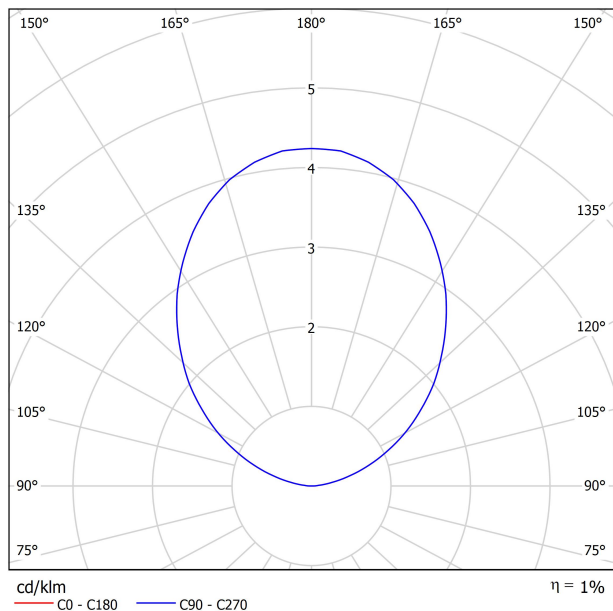

DIAGRAMMA DI ABBAGLIAMENTO POLARE

DIAGRAMMA CONICO

DRIVER OPTIONS		P	I	
0434-00-39	 NO DIM	1W	350mA	1 to 12 Steps
220 240 V~				IP20

PRODUCT (OPTIONAL ACCESSORY)	
Model	Connector IP67
Reference	0434-01- 66 N ■
Category	Accessories