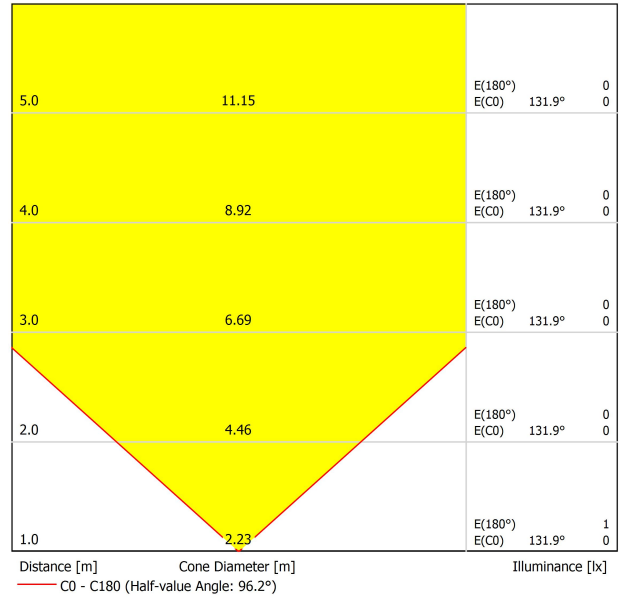

CONICAL DIAGRAM