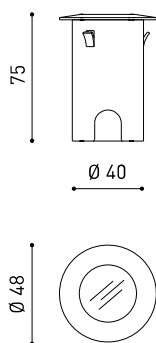

## DIMENSIONS

## OTHER DATA

Sealing	IP67
Wireless control	Please Consult
Impact resistance	IK08
Recess measurements	Ø41 mm
Outdoor Use	Yes
Maximum surface temperature	40°
Supported load	5000
Weight	130 g
Packaged weight	152 g
Packaging dimensions	64 x 58 x 91 mm
Units per package	1
Materials	Stainless Steel (AISI 304) / Aluminium / Glass-Transparent