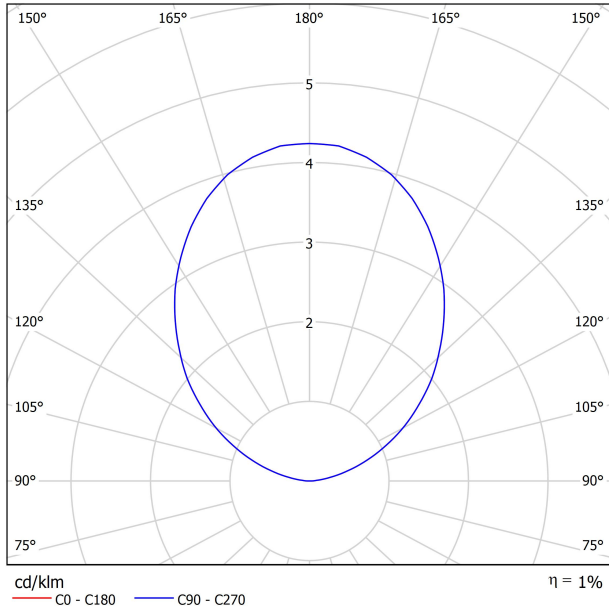

POLAR DIAGRAM