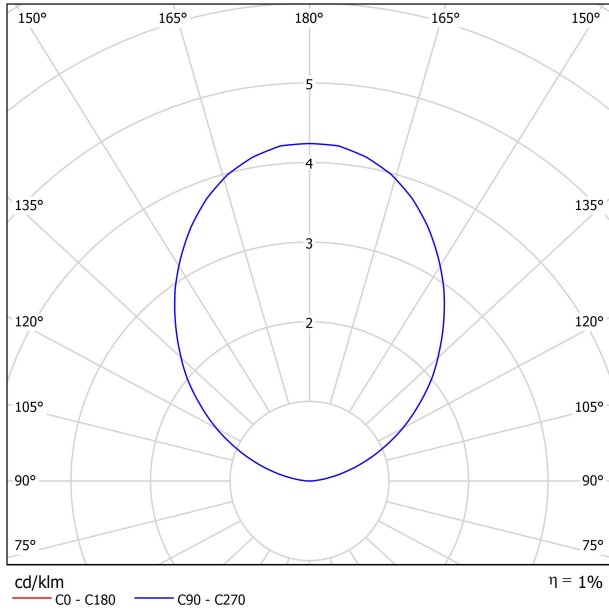

## DIMENSIONS

DIAGRAMME POLAIRE

DIAGRAMME CONIQUE

DRIVER OPTIONS		P	I	
<b>0434-00-39</b>	 NO DIM	1W	350mA	1 to 12 Steps
220 240 V~				IP20

PRODUCT (OPTIONAL ACCESSORY)	
Model	Connector IP67
Reference	0434-01- 66   <b>N ■</b>
Category	Accessories