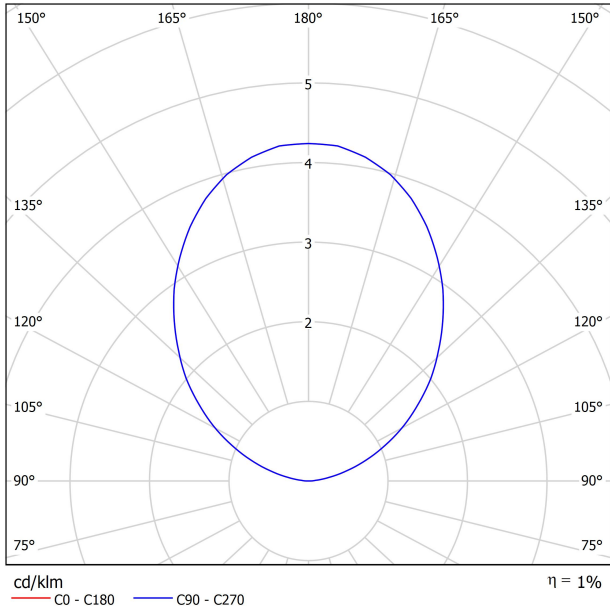

POLAR DIAGRAM