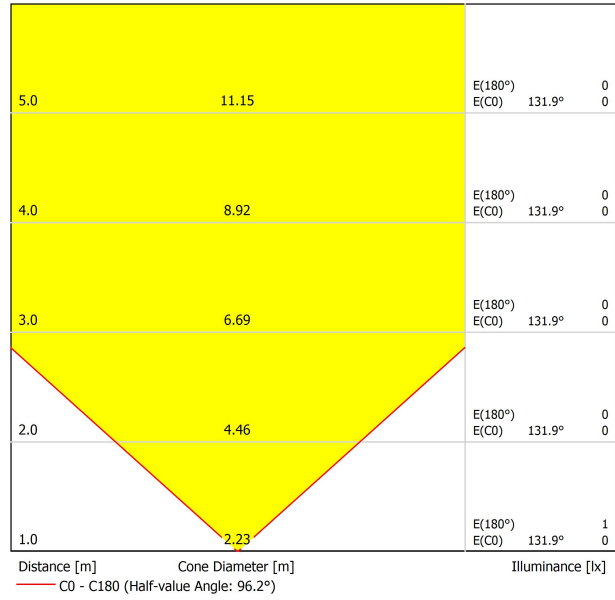

CONICAL DIAGRAM