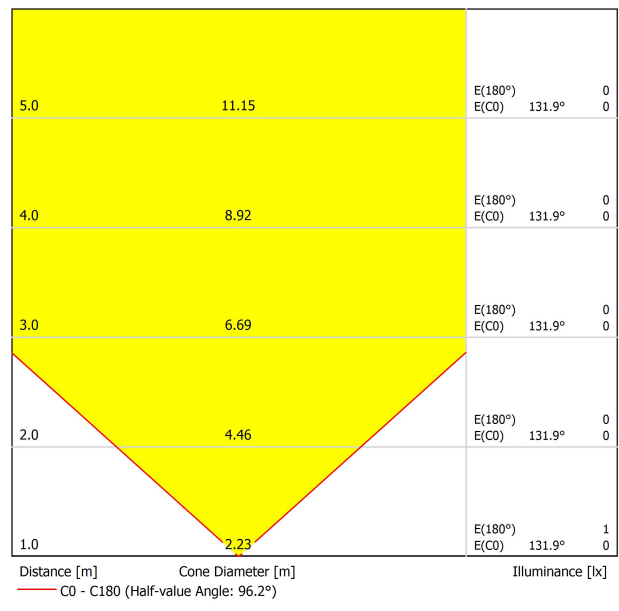

DIAGRAMMA DI ABBAGLIAMENTO POLARE

DIAGRAMMA CONICO

DRIVER OPTIONS		P	I	
0434-00-39	 NO DIM	1W	350mA	1 to 12 Steps
220 240 V~				IP20

PRODUCT (OPTIONAL ACCESSORY)	
Model	Connector IP67
Reference	0434-01- 66 N ■
Category	Accessories