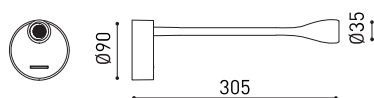

#### DIMENSIONS

Name	DREAM 2700K R
Reference	A2790000R
Color	Red
RAL	Colour in the mass looks alike RAL 3018
Category	WALL, FLOOR & PORTABLE

Type	LED
Gross luminous flux	195 lm
Colour temperature	2700 K
Chromatic stability	MacAdam Step 3
Colour Rendering Index	CRI > 90
Power	2,1 W
Current	700 mA
Efficacy	93 lm/W
LED lifespan	L90B10 > 102.000h

Lighting efficiency	94%
Light beam angle	17°

Driver	Included
Power values of the system	3,30 W
Frequency	50/60 Hz
Dimming	No Dim
Electrical insulation class	⊕

Sealing	IP20
Weight	300 g
Packaged weight	461 g
Packaging dimensions	350 x 118 x 108 mm
Units per package	1
Materials	Aluminium / Silicone