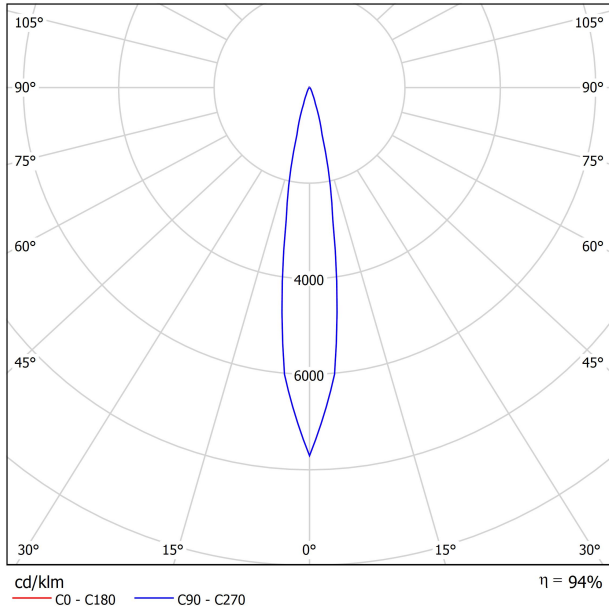

POLAR DIAGRAM