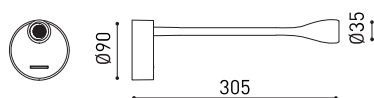

DIMENSIONS

Name	DREAM 2700K W
Reference	A2790000W
Color	Matt white
RAL	Colour in the mass looks alike RAL 9001
Category	WALL, FLOOR & PORTABLE

PRODUCT

Type	LED
Gross luminous flux	195 lm
Colour temperature	2700 K
Chromatic stability	MacAdam Step 3
Colour Rendering Index	CRI > 90
Power	2,1 W
Current	700 mA
Efficacy	93 lm/W
LED lifespan	L90B10 > 102.000h

LIGHTING FIXTURE | ELECTRICAL DATA

Sealing	IP20
Weight	300 g
Packaged weight	461 g
Packaging dimensions	350 x 118 x 108 mm
Units per package	1
Materials	Aluminium / Silicone

OTHER DATA

Dream is a wall light conceived for reading light applications in bed-head areas. Dream is easily adjustable by hand, flexible and versatile. Whatever position you adjust it to, it will easily adapt to its position and may maintain it steadily. Its silicone release coating and the smooth lines of its geometry make this luminaire a visually highly attractive piece with a pleasant touch. Dream offers an exceptional lighting quality for reading while having an extraordinary low power consumption. The focal angle of the clearly defined light beam allows to concentrate the light in the desired area and prevents light contamination when two persons share the bed.