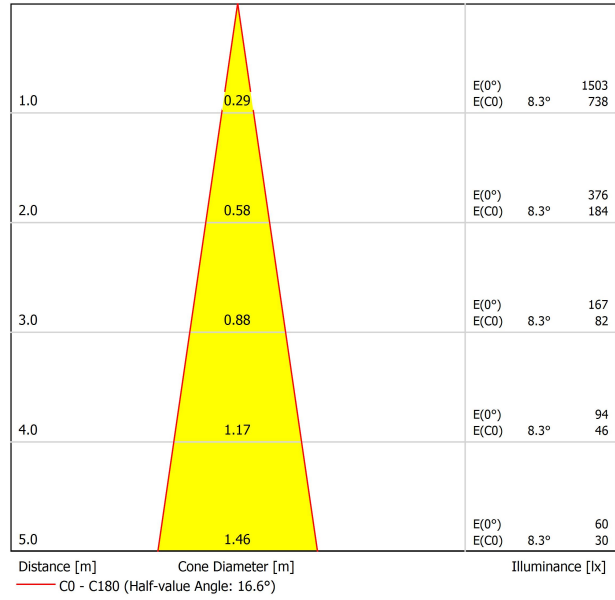

CONICAL DIAGRAM