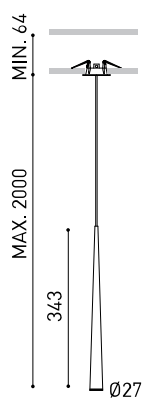

### DIMENSIONS

### ACCESSORIES

CORD ACCESSORY

WIRE TRIMLESS ACCESSORY

TRIMLESS TOOL

Name	HOLLY 2M 19° 2700K WT
Reference	A2810000WT
Color	Textured white
Base Finishing	Textured white
RAL	9016
Category	SUSPENSION

### LIGHTING FIXTURE | ELECTRICAL DATA

Sealing	IP20
Wireless control	Please Consult
Recess measurements	Ø50 mm
Cord length	Max. 2 m
Fast adjustment tensioner	No
Weight	321 g
Packaged weight	450 g
Packaging dimensions	385 x 103 x 78 mm
Units per package	1
Materials	Aluminium / Acrylonitrile Butadiene Styrene

POLAR DIAGRAM

CONICAL DIAGRAM

PRODUCT	
Model	Cord Accessory
Reference	02230000   W   N
Colour	W <input type="checkbox"/> RAL 9016   N <input type="checkbox"/> RAL9005
Category	Accessories

DIMENSIONAL DRAWING