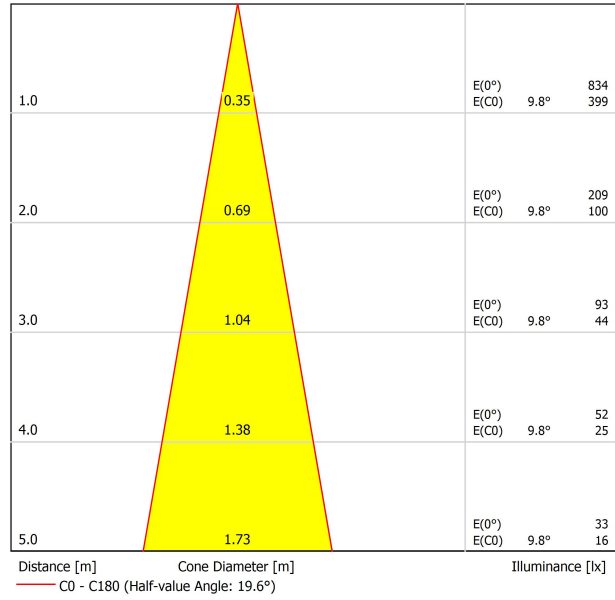

CONICAL DIAGRAM