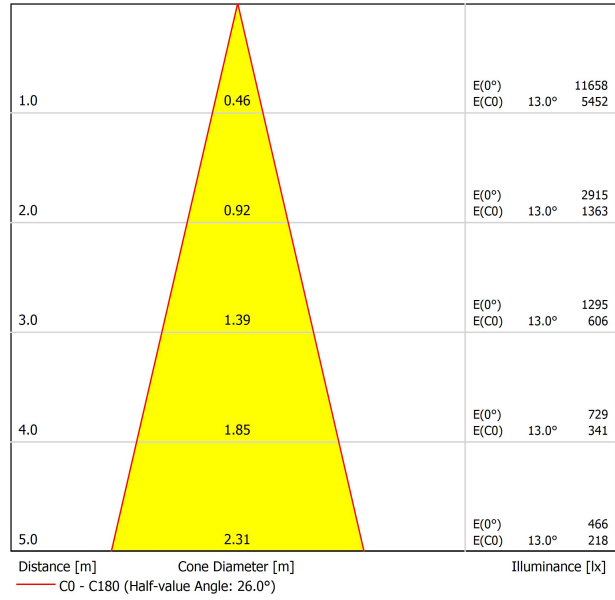

LIGHT SOURCE

| | |
|------------------------|------------------|
| Type | LED |
| Gross luminous flux | 3000 lm |
| Colour temperature | 4000 K |
| Chromatic stability | MacAdam Step 2 |
| Colour Rendering Index | CRI > 90 |
| Power | 24,5 W |
| Current | 700 mA |
| Efficacy | 122 lm/W |
| LED lifespan | L90B10 > 55.000h |

LIGHTING FIXTURE | PHOTOMETRIC DATA

| | |
|---------------------|-----|
| Lighting efficiency | 93% |
| Light beam angle | 26° |

LIGHTING FIXTURE | ELECTRICAL DATA

| | |
|-----------------------------|----------|
| Driver | Included |
| Power values of the system | 27,81 W |
| Frequency | 50/60 Hz |
| Dimming | No Dim |
| Electrical insulation class | □ |

OTHER DATA

| | |
|------------------------|---------------------------|
| Sealing | IP20 |
| Wireless control | Please Consult |
| Emergency power supply | Please Consult |
| Recess measurements | Ø62 mm |
| Swivel angle | 310° |
| Rotation angle | 350° |
| Weight | 695 g |
| Packaged weight | 840 g |
| Packaging dimensions | 222 x 195 x 91 mm |
| Units per package | 1 |
| Materials | Aluminium / Polycarbonate |

POLAR DIAGRAM

CONICAL DIAGRAM

| Vivid Model Colour Temperature | 2700K | 3000K | 3500K | 4000K | Light Pink |
|-----------------------------------|-------|-------|-------|-------|------------|
| 📖 Reading | | | • | • | |
| 🥬 Fruits & Vegetables | | • | • | | |
| 🍞 Bakery | • | | | | |
| 👤 Retail | | • | • | | |
| 💄 Cosmetics | | | • | • | |
| 🥩 Meat | | | | | • |
| 🐟 Fish | | | | • | |
| 🐠 Seafood | | | | • | • |