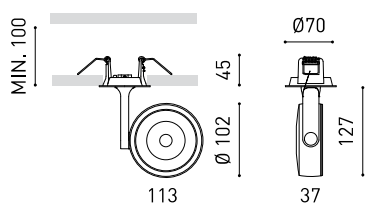

DIMENSIONS

ACCESSORIES

HIGH CHROMATIC LED

AWARDS

| | |
|-----------|-------------------------------|
| Name | SIX L RECESSED 2 26° 4000K WT |
| Reference | A2872132WT |
| Color | Textured white |
| RAL | 9016 |
| Category | CEILING RECESSED |

OTHER DATA

| | |
|------------------------|---------------------------|
| Sealing | IP20 |
| Wireless control | Please Consult |
| Emergency power supply | Please Consult |
| Recess measurements | Ø62 mm |
| Swivel angle | 310° |
| Rotation angle | 350° |
| Weight | 695 g |
| Packaged weight | 840 g |
| Packaging dimensions | 222 x 195 x 91 mm |
| Units per package | 1 |
| Materials | Aluminium / Polycarbonate |