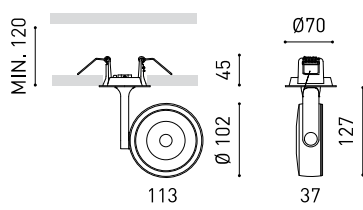

## DIMENSIONS

## OTHER DATA

|                        |                           |
|------------------------|---------------------------|
| Sealing                | IP20                      |
| Wireless control       | Please Consult            |
| Emergency power supply | Please Consult            |
| Recess measurements    | Ø62 mm                    |
| Swivel angle           | 310°                      |
| Rotation angle         | 350°                      |
| Weight                 | 745 g                     |
| Packaged weight        | 890 g                     |
| Packaging dimensions   | 222 x 195 x 91 mm         |
| Units per package      | 1                         |
| Materials              | Aluminium / Polycarbonate |