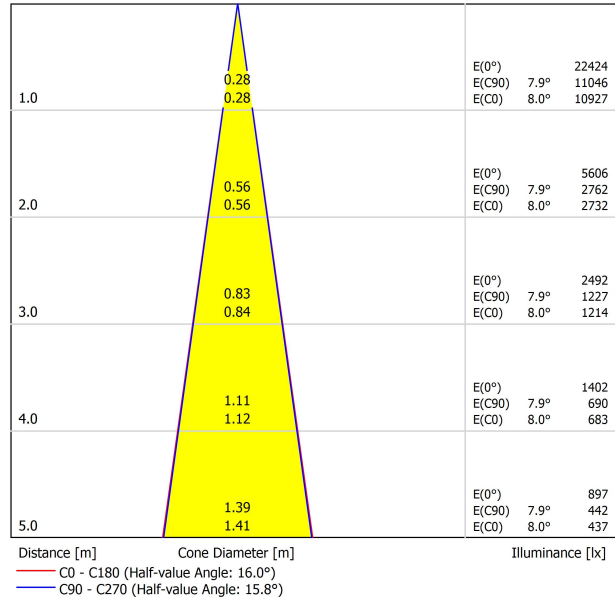

CONICAL DIAGRAM