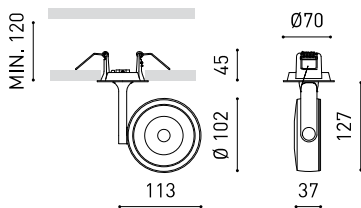

### DIMENSIONS

### OTHER DATA

|                        |                           |
|------------------------|---------------------------|
| Sealing                | IP20                      |
| Wireless control       | Please Consult            |
| Emergency power supply | Please Consult            |
| Recess measurements    | Ø62 mm                    |
| Swivel angle           | 310°                      |
| Rotation angle         | 350°                      |
| Weight                 | 745 g                     |
| Packaged weight        | 890 g                     |
| Packaging dimensions   | 222 x 195 x 91 mm         |
| Units per package      | 1                         |
| Materials              | Aluminium / Polycarbonate |