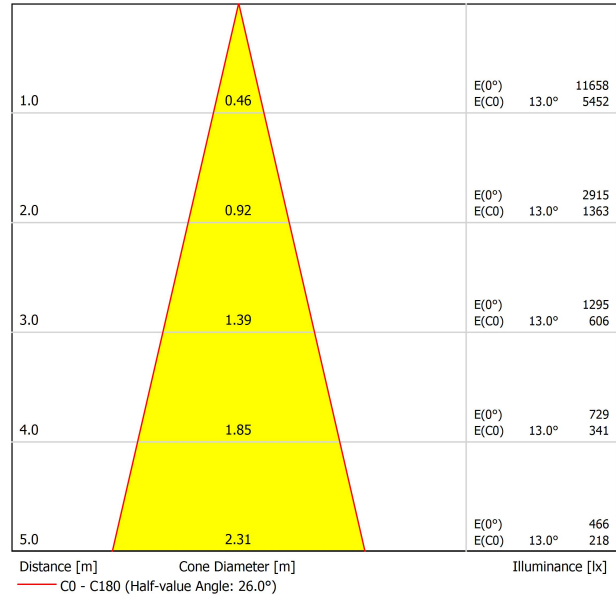

CONICAL DIAGRAM