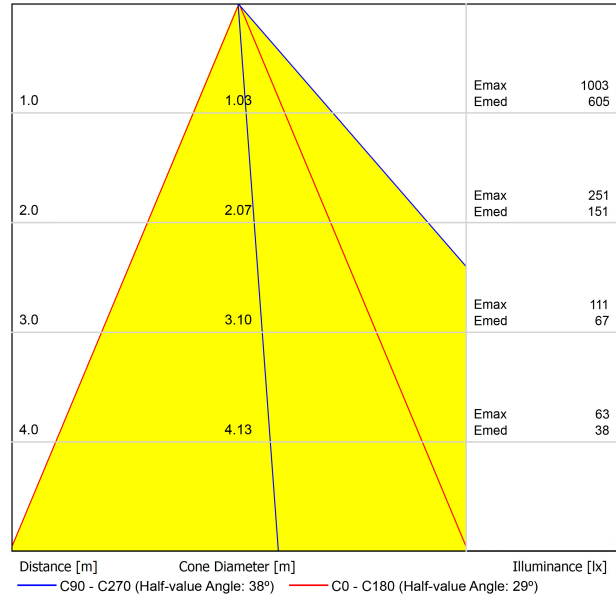

OTHER DATA

IP20

Please Consult

Please Consult

Ø75 mm

195 g

270 g

131 x 124 x 88 mm

POLAR DIAGRAM

CONICAL DIAGRAM

Vivid Model Colour Temperature	2700K	3000K	3500K	4000K	Light Pink
📖 Reading			•	•	
🥬 Fruits & Vegetables		•	•		
🍞 Bakery	•				
👤 Retail		•	•		
💄 Cosmetics			•	•	
🥩 Meat					•
🐟 Fish				•	
🐠 Seafood				•	•