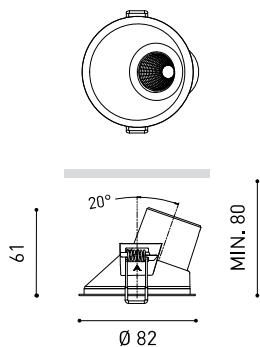

DIMENSIONS

ACCESSORIES

HIGH CHROMATIC LED

Name	SHOT LIGHT M ASYMM 2 DIM DALI/PUSH 4000K W
Reference	A2971232W
Color	White
RAL	Colour in the mass looks alike RAL 9016
Category	CEILING RECESSED

PRODUCT

SHOT LIGHT M ASYMM 2 DIM DALI/PUSH 4000K W

LIGHTING FIXTURE | ELECTRICAL DATA

Included - Connected

8,34 W

50/60 Hz

DALI / Push - Other DIM, please consult

□

Sealing	IP20
Wireless control	Please Consult
Emergency power supply	Please Consult
Recess measurements	Ø75 mm
Weight	195 g
Packaged weight	270 g
Packaging dimensions	131 x 124 x 88 mm
Units per package	1
Materials	Aluminium / Acrylonitrile Butadiene Styrene / Polycarbonate

OTHER DATA

IP20

Please Consult

Please Consult

Ø75 mm

195 g

270 g

131 x 124 x 88 mm