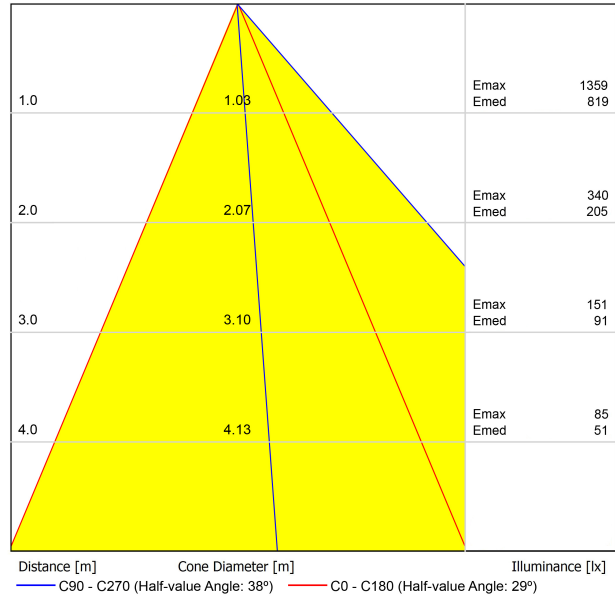

POLAR DIAGRAM

CONICAL DIAGRAM

| Vivid Model<br>Colour Temperature | 2700K | 3000K | 3500K | 4000K | Light Pink |
|-----------------------------------|-------|-------|-------|-------|------------|
| 📖 Reading                         |       |       | •     | •     |            |
| 🥬 Fruits & Vegetables             |       | •     | •     |       |            |
| 🍞 Bakery                          | •     |       |       |       |            |
| 👤 Retail                          |       | •     | •     |       |            |
| 💄 Cosmetics                       |       |       | •     | •     |            |
| 🥩 Meat                            |       |       |       |       | •          |
| 🐟 Fish                            |       |       |       | •     |            |
| 🐠 Seafood                         |       |       |       | •     | •          |