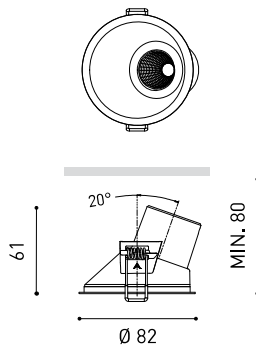

## DIMENSIONS

|                        |                                                             |
|------------------------|-------------------------------------------------------------|
| Sealing                | IP20                                                        |
| Wireless control       | Please Consult                                              |
| Emergency power supply | Please Consult                                              |
| Recess measurements    | Ø75 mm                                                      |
| Weight                 | 115 g                                                       |
| Packaged weight        | 170 g                                                       |
| Packaging dimensions   | 101 x 95 x 88 mm                                            |
| Units per package      | 1                                                           |
| Materials              | Aluminium / Acrylonitrile Butadiene Styrene / Polycarbonate |