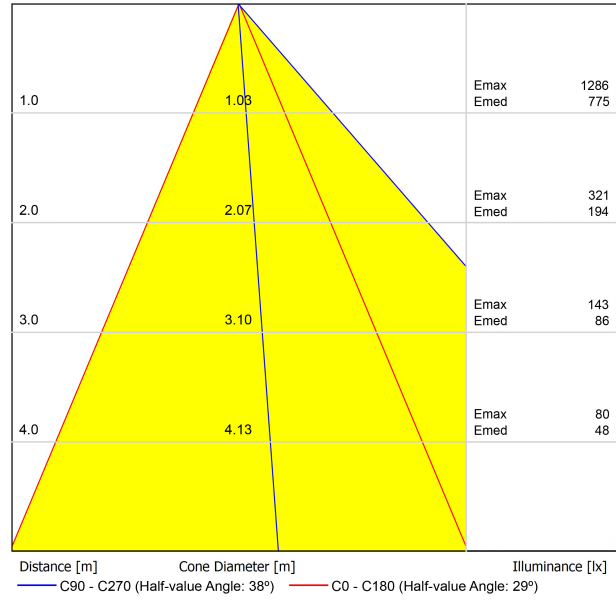

POLAR DIAGRAM

CONICAL DIAGRAM

Vivid Model Colour Temperature	2700K	3000K	3500K	4000K	Light Pink
📖 Reading			•	•	
🥬 Fruits & Vegetables		•	•		
🍞 Bakery	•				
👤 Retail		•	•		
💄 Cosmetics			•	•	
🥩 Meat					•
🐟 Fish				•	
🐠 Seafood				•	•