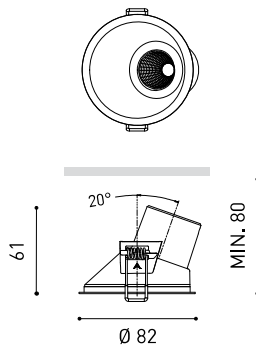

DIMENSIONS

ACCESSORIES

HIGH CHROMATIC LED

Name	SHOT LIGHT M ASYMM 3 DIM DALI/PUSH 2700K W
Reference	A2971330W
Color	White
RAL	Colour in the mass looks alike RAL 9016
Category	CEILING RECESSED

Type	LED
Gross luminous flux	1230 lm
Colour temperature	2700 K
Chromatic stability	MacAdam Step 2
Colour Rendering Index	CRI > 90
Power	10,3 W
Current	300 mA
Efficacy	119 lm/W
LED lifespan	L90B10 > 55.000h

Sealing	IP20
Wireless control	Please Consult
Emergency power supply	Please Consult
Recess measurements	Ø75 mm
Weight	195 g
Packaged weight	270 g
Packaging dimensions	131 x 124 x 88 mm
Units per package	1
Materials	Aluminium / Acrylonitrile Butadiene Styrene / Polycarbonate