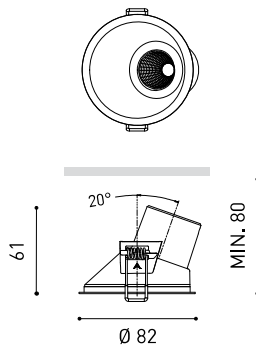

## DIMENSIONS

## ACCESSORIES

HIGH CHROMATIC LED

Name	SHOT LIGHT M ASYMM 3 DIM DALI/PUSH 3000K W
Reference	A2971331W
Color	White
RAL	Colour in the mass looks alike RAL 9016
Category	CEILING RECESSED

Type	LED
Gross luminous flux	1280 lm
Colour temperature	3000 K
Chromatic stability	MacAdam Step 2
Colour Rendering Index	CRI > 90
Power	10,3 W
Current	300 mA
Efficacy	124 lm/W
LED lifespan	L90B10 > 55.000h

Sealing	IP20
Wireless control	Please Consult
Emergency power supply	Please Consult
Recess measurements	Ø75 mm
Weight	195 g
Packaged weight	270 g
Packaging dimensions	131 x 124 x 88 mm
Units per package	1
Materials	Aluminium / Acrylonitrile Butadiene Styrene / Polycarbonate