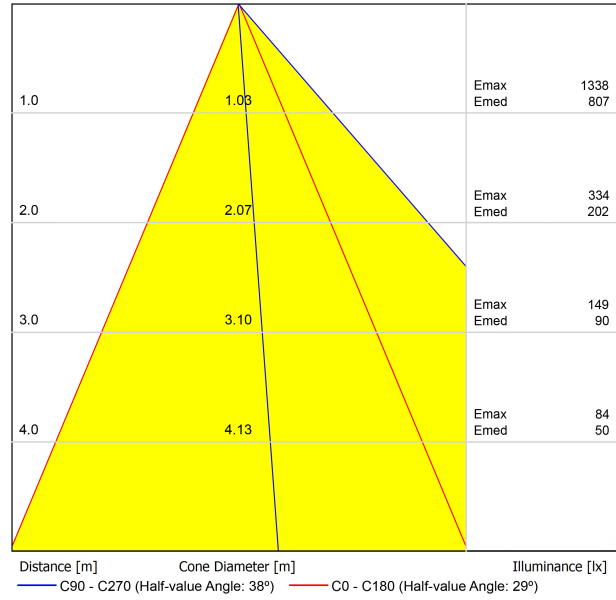

POLAR DIAGRAM

CONICAL DIAGRAM

Vivid Model Colour Temperature	2700K	3000K	3500K	4000K	Light Pink
📖 Reading			•	•	
🥬 Fruits & Vegetables		•	•		
🍞 Bakery	•				
👤 Retail		•	•		
💄 Cosmetics			•	•	
🥩 Meat					•
🐟 Fish				•	
🐠 Seafood				•	•