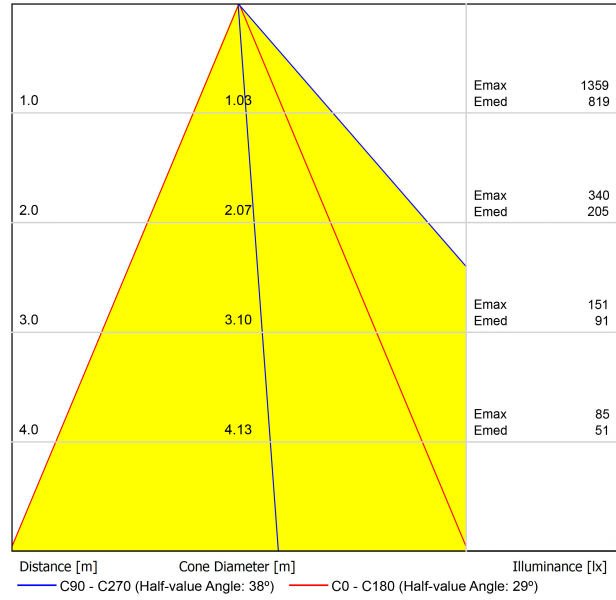

POLAR DIAGRAM

CONICAL DIAGRAM

Vivid Model Colour Temperature	2700K	3000K	3500K	4000K	Light Pink
📖 Reading			•	•	
🥬 Fruits & Vegetables		•	•		
🍩 Bakery	•				
👤 Retail		•	•		
💄 Cosmetics			•	•	
🥩 Meat					•
🐟 Fish				•	
🐠 Seafood				•	•