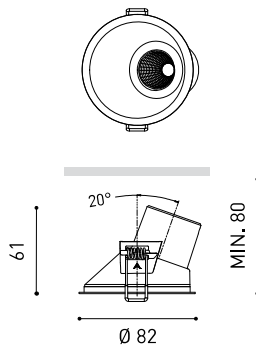

DIMENSIONS

ACCESSORIES

HIGH CHROMATIC LED

Name	SHOT LIGHT M ASYMM 3 DIM DALI/PUSH 4000K W
Reference	A2971332W
Color	White
RAL	Colour in the mass looks alike RAL 9016
Category	CEILING RECESSED

Type	LED
Gross luminous flux	1300 lm
Colour temperature	4000 K
Chromatic stability	MacAdam Step 2
Colour Rendering Index	CRI > 90
Power	10,3 W
Current	300 mA
Efficacy	126 lm/W
LED lifespan	L90B10 > 55.000h

Sealing	IP20
Wireless control	Please Consult
Emergency power supply	Please Consult
Recess measurements	Ø75 mm
Weight	195 g
Packaged weight	270 g
Packaging dimensions	131 x 124 x 88 mm
Units per package	1
Materials	Aluminium / Acrylonitrile Butadiene Styrene / Polycarbonate