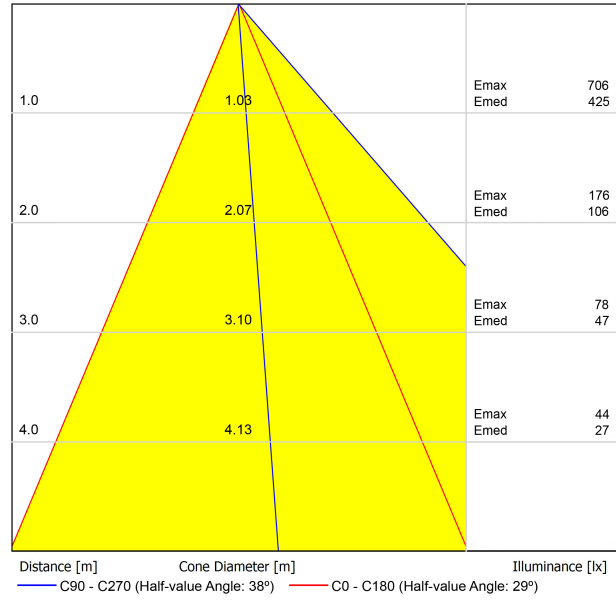

1

Aluminium / Acrylonitrile Butadiene Styrene / Polycarbonate

Type	LED
Gross luminous flux	675 lm
Colour temperature	2700 K
Chromatic stability	MacAdam Step 2
Colour Rendering Index	CRI > 90
Power	5 W
Current	150 mA
Efficacy	135 lm/W
LED lifespan	L90B10 > 55.000h

Lighting efficiency	83%
Light beam angle	38°

Driver	Included - Connected
Power values of the system	5,83 W
Frequency	50/60 Hz
Dimming	No Dim - Other DIM, please consult
Electrical insulation class	

Sealing	IP20
Wireless control	Please Consult
Emergency power supply	Please Consult
Recess measurements	Ø85 mm
Weight	165 g
Packaged weight	220 g
Packaging dimensions	101 x 95 x 88 mm
Units per package	1
Materials	Aluminium / Acrylonitrile Butadiene Styrene / Polycarbonate

POLAR DIAGRAM

CONICAL DIAGRAM

Vivid Model Colour Temperature	2700K	3000K	3500K	4000K	Light Pink
📖 Reading			•	•	
🥬 Fruits & Vegetables		•	•		
🍞 Bakery	•				
👤 Retail		•	•		
💄 Cosmetics			•	•	
🥩 Meat					•
🐟 Fish				•	
🐠 Seafood				•	•