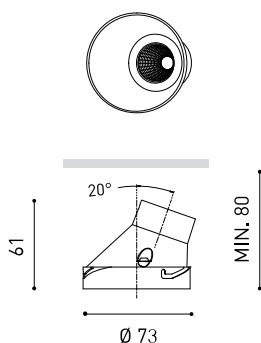

DIMENSIONS

ACCESSORIES

HIGH CHROMATIC LED

TRIMLESS ACCESSORY
(MANDATORY)

Name	SHOT LIGHT M ASYMM TRIMLESS 1 2700K N
Reference	A2981110N
Color	Black
RAL	Colour in the mass looks alike RAL 9005
Category	CEILING RECESSED

OTHER DATA

IP20

Please Consult

Please Consult

Ø85 mm

165 g

220 g

101 x 95 x 88 mm

Lighting efficiency	83%
Light beam angle	38°

Driver	Included - Connected
Power values of the system	5,83 W
Frequency	50/60 Hz
Dimming	No Dim - Other DIM, please consult
Electrical insulation class	

Sealing	IP20
Wireless control	Please Consult
Emergency power supply	Please Consult
Recess measurements	Ø85 mm
Weight	165 g
Packaged weight	220 g
Packaging dimensions	101 x 95 x 88 mm
Units per package	1
Materials	Aluminium / Acrylonitrile Butadiene Styrene / Polycarbonate