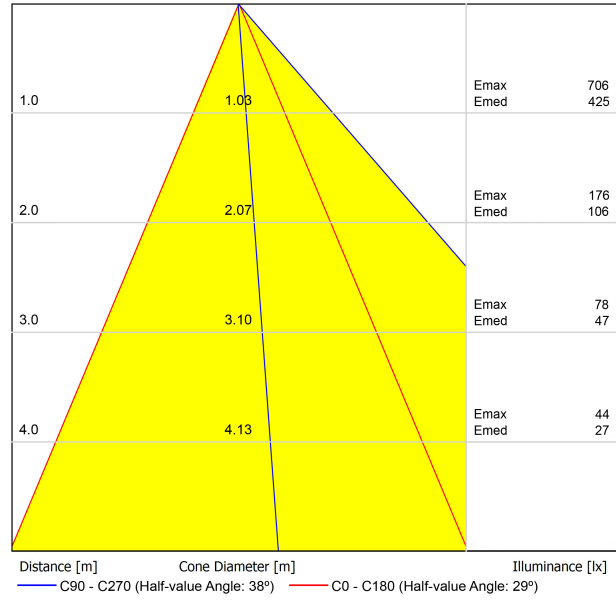

POLAR DIAGRAM

CONICAL DIAGRAM

Vivid Model Colour Temperature	2700K	3000K	3500K	4000K	Light Pink
📖 Reading			•	•	
🥬 Fruits & Vegetables		•	•		
🍩 Bakery	•				
👤 Retail		•	•		
💄 Cosmetics			•	•	
🥩 Meat					•
🐟 Fish				•	
🐠 Seafood				•	•