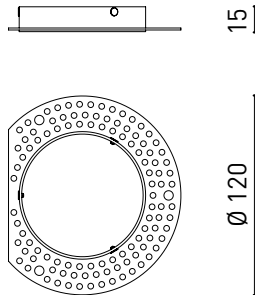

PRODUCT	
Model	Shot Light M Asymmetric Trimless accessory
Reference	A2981000
Material	Iron
Coating	Zinc plated
Category	Accessories