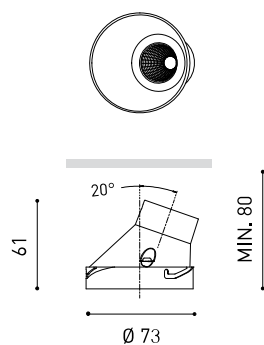

DIMENSIONS

ACCESSORIES

HIGH CHROMATIC LED

TRIMLESS ACCESSORY
(MANDATORY)

Name	SHOT LIGHT M ASYMM TRIMLESS 1 2700K W
Reference	A2981110W
Color	White
RAL	Colour in the mass looks alike RAL 9016
Category	CEILING RECESSED

Ø85 mm

Weight

165 g

Packaged weight

220 g

Packaging dimensions

101 x 95 x 88 mm

Units per package