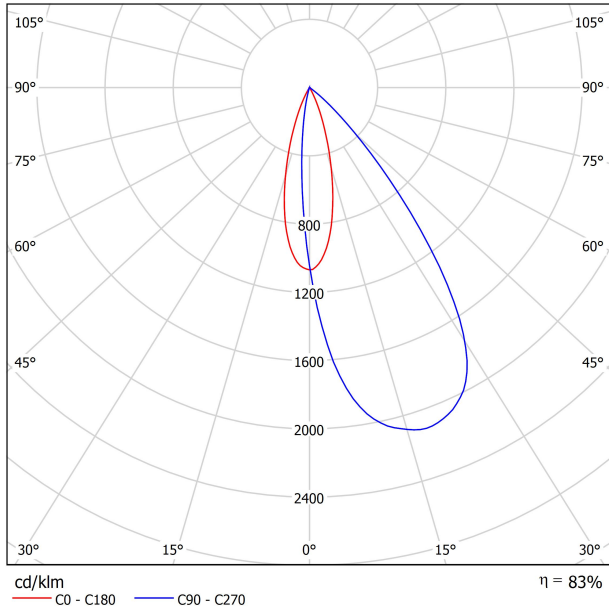

POLAR DIAGRAM

CONICAL DIAGRAM

Vivid Model Colour Temperature	2700K	3000K	3500K	4000K	Light Pink
📖 Reading			•	•	
🥬 Fruits & Vegetables		•	•		
🍩 Bakery	•				
👤 Retail		•	•		
💄 Cosmetics			•	•	
🥩 Meat					•
🐟 Fish				•	
🐠 Seafood				•	•