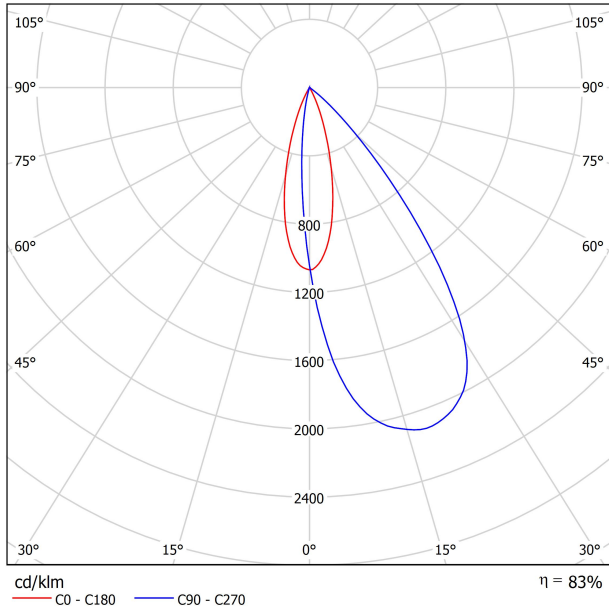

#### LIGHT SOURCE

LED  
700 lm  
3000 K  
MacAdam Step 2  
CRI > 90  
5 W  
150 mA  
140 lm/W  
L90B10 > 55.000h

Lighting efficiency	83%
Light beam angle	38°

#### LIGHTING FIXTURE | ELECTRICAL DATA

Included - Connected  
5,83 W  
50/60 Hz  
No Dim - Other DIM, please consult

Sealing	IP20
Wireless control	Please Consult
Emergency power supply	Please Consult
Recess measurements	Ø85 mm
Weight	165 g
Packaged weight	220 g
Packaging dimensions	101 x 95 x 88 mm
Units per package	1
Materials	Aluminium / Acrylonitrile Butadiene Styrene / Polycarbonate

POLAR DIAGRAM

CONICAL DIAGRAM

Vivid Model Colour Temperature	2700K	3000K	3500K	4000K	Light Pink
📖 Reading			•	•	
🥬 Fruits & Vegetables		•	•		
🍩 Bakery	•				
👤 Retail		•	•		
💄 Cosmetics			•	•	
🥩 Meat					•
🐟 Fish				•	
🐠 Seafood				•	•