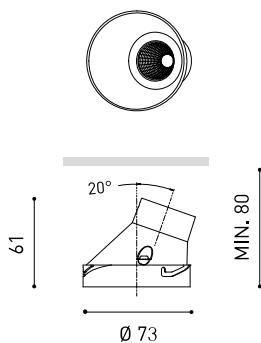

#### DIMENSIONS

#### LIGHTING FIXTURE | ELECTRICAL DATA

Included - Connected  
5,83 W  
50/60 Hz  
No Dim - Other DIM, please consult

Sealing	IP20
Wireless control	Please Consult
Emergency power supply	Please Consult
Recess measurements	Ø85 mm
Weight	165 g
Packaged weight	220 g
Packaging dimensions	101 x 95 x 88 mm
Units per package	1
Materials	Aluminium / Acrylonitrile Butadiene Styrene / Polycarbonate

#### OTHER DATA

IP20  
Please Consult  
Please Consult  
Ø85 mm  
165 g  
220 g  
101 x 95 x 88 mm  
1  
Aluminium / Acrylonitrile Butadiene Styrene / Polycarbonate

A luminaire conceived to be a discreet point of light in the ceiling that hides the illumination source from sight and aims to offer maximum visual comfort. In order to achieve this, it has an anti-glare screen and a specifically designed micro-reflector that generates a perfectly defined light beam.