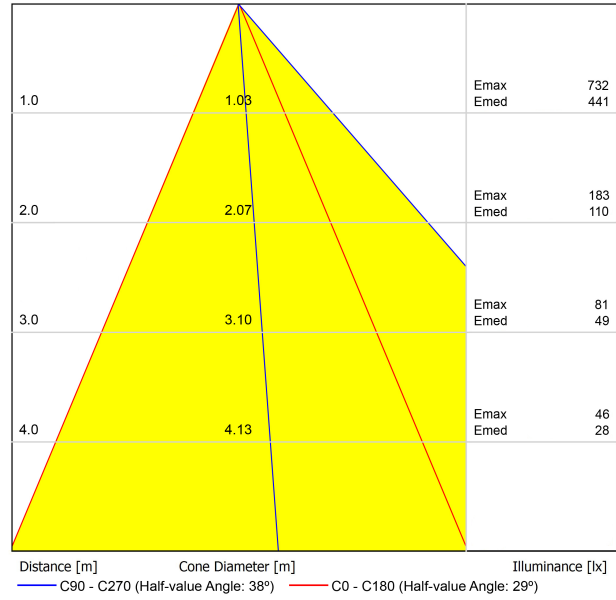

#### LIGHTING FIXTURE | ELECTRICAL DATA

Included - Connected  
5,83 W  
50/60 Hz  
No Dim - Other DIM, please consult

Sealing	IP20
Wireless control	Please Consult
Emergency power supply	Please Consult
Recess measurements	Ø85 mm
Weight	165 g
Packaged weight	220 g
Packaging dimensions	101 x 95 x 88 mm
Units per package	1
Materials	Aluminium / Acrylonitrile Butadiene Styrene / Polycarbonate

POLAR DIAGRAM

CONICAL DIAGRAM

Vivid Model Colour Temperature	2700K	3000K	3500K	4000K	Light Pink
📖 Reading			•	•	
🥬 Fruits & Vegetables		•	•		
🍩 Bakery	•				
👤 Retail		•	•		
💄 Cosmetics			•	•	
🥩 Meat					•
🐟 Fish				•	
🐠 Seafood				•	•