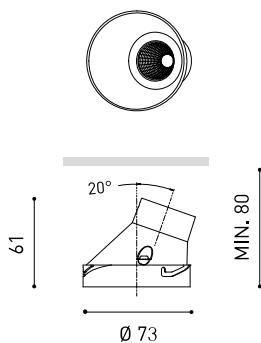

DIMENSIONS

ACCESSORIES

HIGH CHROMATIC LED

TRIMLESS ACCESSORY
(MANDATORY)

Name	SHOT LIGHT M ASYMM TRIMLESS 1 4000K W
Reference	A2981112W
Color	White
RAL	Colour in the mass looks alike RAL 9016
Category	CEILING RECESSED

LIGHTING FIXTURE | ELECTRICAL DATA

Included - Connected

5,83 W

50/60 Hz

No Dim - Other DIM, please consult

□

Sealing	IP20
Wireless control	Please Consult
Emergency power supply	Please Consult
Recess measurements	Ø85 mm
Weight	165 g
Packaged weight	220 g
Packaging dimensions	101 x 95 x 88 mm
Units per package	1
Materials	Aluminium / Acrylonitrile Butadiene Styrene / Polycarbonate

OTHER DATA

IP20

Please Consult

Please Consult

Ø85 mm

165 g

220 g

101 x 95 x 88 mm