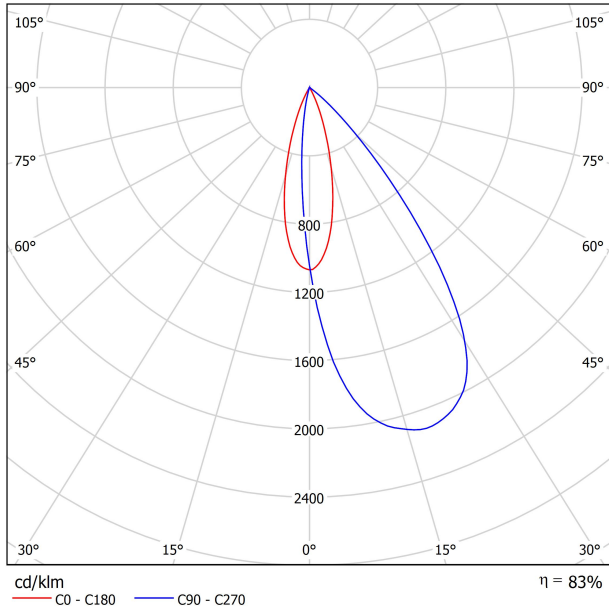

142 lm/W

L90B10 > 55.000h

Lighting efficiency	83%
Light beam angle	38°

LIGHTING FIXTURE | PHOTOMETRIC DATA

83%

38°

Driver	Included - Connected
Power values of the system	5,83 W
Frequency	50/60 Hz
Dimming	No Dim - Other DIM, please consult
Electrical insulation class	□

OTHER DATA

IP20

Please Consult

Please Consult

Ø85 mm

165 g

220 g

101 x 95 x 88 mm

POLAR DIAGRAM

CONICAL DIAGRAM

Vivid Model Colour Temperature	2700K	3000K	3500K	4000K	Light Pink
📖 Reading			•	•	
🥬 Fruits & Vegetables		•	•		
🍞 Bakery	•				
👤 Retail		•	•		
💄 Cosmetics			•	•	
🥩 Meat					•
🐟 Fish				•	
🐠 Seafood				•	•