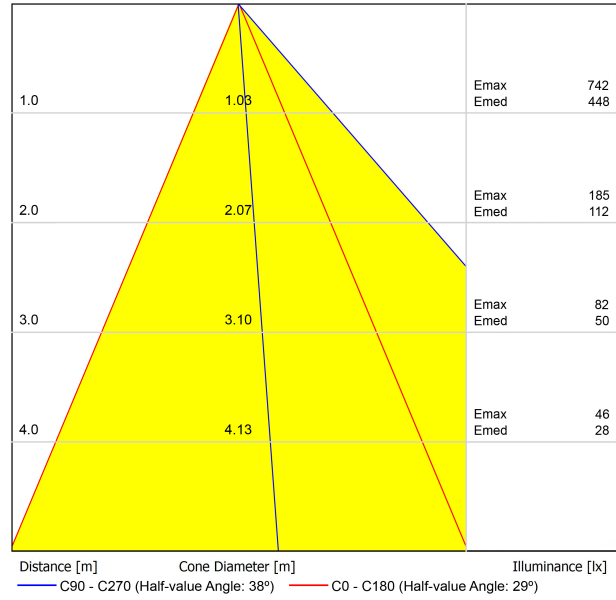

OTHER DATA

IP20

Please Consult

Please Consult

Ø85 mm

165 g

220 g

101 x 95 x 88 mm

POLAR DIAGRAM

CONICAL DIAGRAM

Vivid Model Colour Temperature	2700K	3000K	3500K	4000K	Light Pink
📖 Reading			•	•	
🥬 Fruits & Vegetables		•	•		
🍞 Bakery	•				
👤 Retail		•	•		
💄 Cosmetics			•	•	
🥩 Meat					•
🐟 Fish				•	
🐠 Seafood				•	•