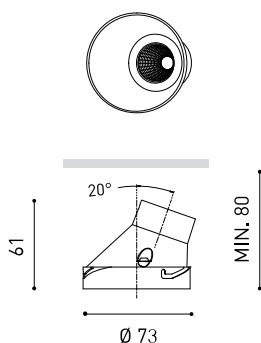

#### DIMENSIONS

#### ACCESSORIES

HIGH CHROMATIC LED

TRIMLESS ACCESSORY  
(MANDATORY)

Name	SHOT LIGHT M ASYMM TRIMLESS 2 3000K W
Reference	A2981211W
Color	White
RAL	Colour in the mass looks alike RAL 9016
Category	CEILING RECESSED

#### LIGHTING FIXTURE | ELECTRICAL DATA

Included - Connected  
7,67 W  
50/60 Hz  
No Dim - Other DIM, please consult  
□

Sealing	IP20
Wireless control	Please Consult
Emergency power supply	Please Consult
Recess measurements	Ø85 mm
Weight	165 g
Packaged weight	220 g
Packaging dimensions	101 x 95 x 88 mm
Units per package	1
Materials	Aluminium / Acrylonitrile Butadiene Styrene / Polycarbonate

#### OTHER DATA

IP20  
Please Consult  
Please Consult  
Ø85 mm  
165 g  
220 g  
101 x 95 x 88 mm  
1  
Aluminium / Acrylonitrile Butadiene Styrene / Polycarbonate

A luminaire conceived to be a discreet point of light in the ceiling that hides the illumination source from sight and aims to offer maximum visual comfort. In order to achieve this, it has an anti-glare screen and a specifically designed micro-reflector that generates a perfectly defined light beam.