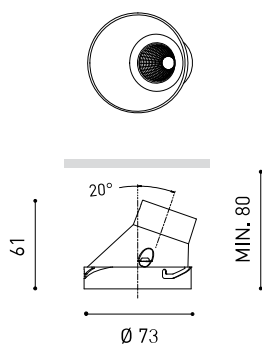

DIMENSIONS

ACCESSORIES

HIGH CHROMATIC LED

TRIMLESS ACCESSORY
(MANDATORY)

| | |
|-----------|---|
| Name | SHOT LIGHT M ASYMM TRIMLESS 2 4000K W |
| Reference | A2981212W |
| Color | White |
| RAL | Colour in the mass looks alike RAL 9016 |
| Category | CEILING RECESSED |

Ø85 mm

Weight

165 g

Packaged weight

220 g

Packaging dimensions

101 x 95 x 88 mm

Units per package