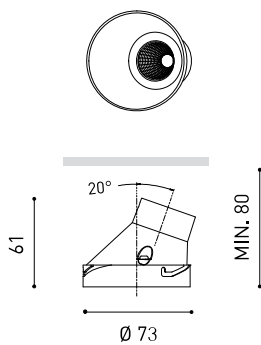

DIMENSIONS

ACCESSORIES

HIGH CHROMATIC LED

TRIMLESS ACCESSORY
(MANDATORY)

Name	SHOT LIGHT M ASYMM TRIMLESS 2 DIM DALI/PUSH 2700K N
Reference	A2981230N
Color	Black
RAL	Colour in the mass looks alike RAL 9005
Category	CEILING RECESSED

Sealing	IP20
Wireless control	Please Consult
Emergency power supply	Please Consult
Recess measurements	Ø85 mm
Weight	245 g
Packaged weight	320 g
Packaging dimensions	131 x 124 x 88 mm
Units per package	1
Materials	Aluminium / Acrylonitrile Butadiene Styrene / Polycarbonate

OTHER DATA

Sealing	IP20
Wireless control	Please Consult
Emergency power supply	Please Consult
Recess measurements	Ø85 mm
Weight	245 g
Packaged weight	320 g
Packaging dimensions	131 x 124 x 88 mm
Units per package	1
Materials	Aluminium / Acrylonitrile Butadiene Styrene / Polycarbonate