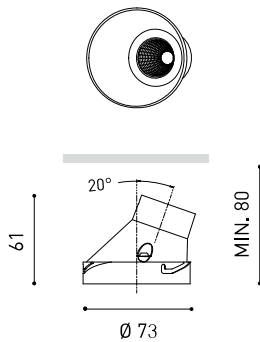

#### DIMENSIONS

#### ACCESSORIES

HIGH CHROMATIC LED

TRIMLESS ACCESSORY  
(MANDATORY)

Name	SHOT LIGHT M ASYMM TRIMLESS 2 DIM DALI/PUSH 2700K W
Reference	A2981230W
Color	White
RAL	Colour in the mass looks alike RAL 9016
Category	CEILING RECESSED

Ø85 mm

Weight

245 g

Packaged weight

320 g

Packaging dimensions

131 x 124 x 88 mm

Units per package