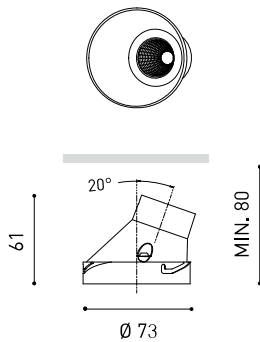

DIMENSIONS

ACCESSORIES

HIGH CHROMATIC LED

TRIMLESS ACCESSORY
(MANDATORY)

Name	SHOT LIGHT M ASYMM TRIMLESS 2 DIM DALI/PUSH 4000K W
Reference	A2981232W
Color	White
RAL	Colour in the mass looks alike RAL 9016
Category	CEILING RECESSED

Sealing	IP20
Wireless control	Please Consult
Emergency power supply	Please Consult
Recess measurements	Ø85 mm
Weight	245 g
Packaged weight	320 g
Packaging dimensions	131 x 124 x 88 mm
Units per package	1
Materials	Aluminium / Acrylonitrile Butadiene Styrene / Polycarbonate

OTHER DATA

Sealing	IP20
Wireless control	Please Consult
Emergency power supply	Please Consult
Recess measurements	Ø85 mm
Weight	245 g
Packaged weight	320 g
Packaging dimensions	131 x 124 x 88 mm
Units per package	1
Materials	Aluminium / Acrylonitrile Butadiene Styrene / Polycarbonate