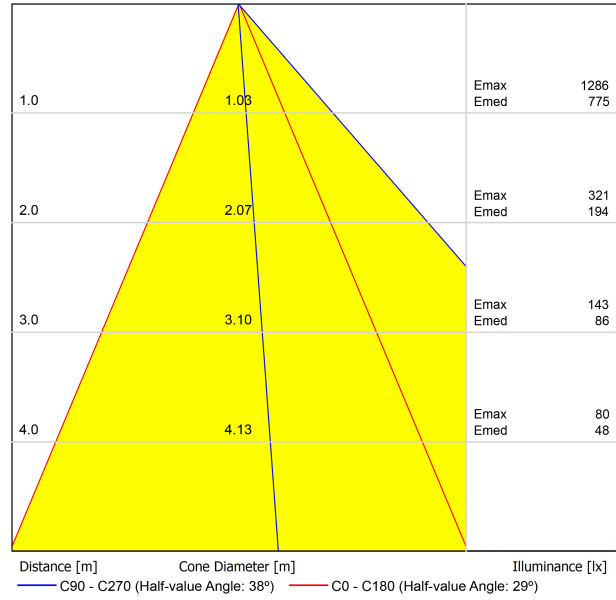

## OTHER DATA

IP20

Please Consult

Please Consult

Ø85 mm

245 g

220 g

101 x 95 x 88 mm

POLAR DIAGRAM

CONICAL DIAGRAM

| Vivid Model<br>Colour Temperature | 2700K | 3000K | 3500K | 4000K | Light Pink |
|-----------------------------------|-------|-------|-------|-------|------------|
| 📖 Reading                         |       |       | •     | •     |            |
| 🥬 Fruits & Vegetables             |       | •     | •     |       |            |
| 🍞 Bakery                          | •     |       |       |       |            |
| 👤 Retail                          |       | •     | •     |       |            |
| 💄 Cosmetics                       |       |       | •     | •     |            |
| 🥩 Meat                            |       |       |       |       | •          |
| 🐟 Fish                            |       |       |       | •     |            |
| 🐠 Seafood                         |       |       |       | •     | •          |