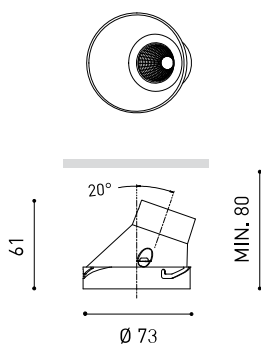

## DIMENSIONS

## LIGHTING FIXTURE | ELECTRICAL DATA

Included - Connected

11,92 W

50/60 Hz

No Dim - Other DIM, please consult

□

|                        |   |
|------------------------|---|
| Sealing                | IP20  |
| Wireless control       | Please Consult  |
| Emergency power supply | Please Consult  |
| Recess measurements    | Ø85 mm  |
| Weight                 | 245 g   |
| Packaged weight        | 220 g   |
| Packaging dimensions   | 101 x 95 x 88 mm  |
| Units per package      | 1   |
| Materials              | Aluminium / Acrylonitrile Butadiene Styrene / Polycarbonate |

## OTHER DATA

IP20

Please Consult

Please Consult

Ø85 mm

245 g

220 g

101 x 95 x 88 mm